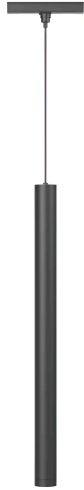

## TECHNICAL DATA SHEET

MODEL	BD62-00201
DESCRIPTION	BRY-PDT030-7W-48VDC-3000K-BLC-MAG. TRACK

BRAYTRON SRL

MUNICIPIUL BUCUREȘTI, SECTOR 6, BLD. IULIU MANIU, NR.616, CORP B, ET.1,BUCUREȘTI, Sector 6(RO)  
info@braytron.com  
www.braytron.com

### General Characteristics

Model No	:	BD62-00201
Main Family	:	Track Lighting
Sub Family	:	LED Magnetic
Type	:	Track
Body Color	:	Black
Lamp Shape	:	Directional
Dimmable	:	Not-Dimmable
Light Source	:	LED
Socket	:	Magnetic
Warranty	:	3 Years
Class	:	CLASS III
IP	:	IP20

### Product Characteristics

Wattage	:	7
Color Temperature	:	3000K
Quse Lumen	:	430
Color Rendering Index (CRI)	:	≥90
Energy Efficiency Level	:	G
Beam Angle	:	24°

### Dimensions & Weight

Diameter	:	117 mm
P. Height	:	420 mm
Weight	:	275 gr