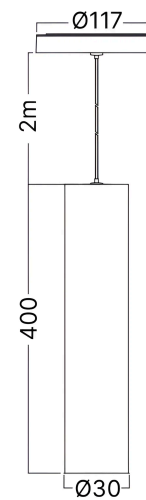

Braytron

TECHNICAL DATA SHEET

MODEL	BD62-00281
DESCRIPTION	BRY-M20-PDT030-7W-48VDC-3IN1-BLC-MAG. TRACK

BRAYTRON SRL

MUNICIPIUL BUCUREȘTI, SECTOR 6, BLD. IULIU MANIU, NR.616, CORP B, ET.1,BUCUREȘTI, Sector 6(RO)
info@braytron.com
www.braytron.com

General Characteristics

Model No	:	BD62-00281
Main Family	:	Track Lighting
Sub Family	:	LED Magnetic
Type	:	Track
Body Color	:	Black-Black
Lamp Shape	:	Directional
Dimmable	:	Not-Dimmable
Light Source	:	LED
Socket	:	Magnetic
Warranty	:	3 Years
Class	:	CLASS III
IP	:	IP20

Product Characteristics

Wattage	:	7
Color Temperature	:	3IN1
Quse Lumen	:	520
Color Rendering Index (CRI)	:	≥90
Energy Efficiency Level	:	G
Beam Angle	:	24°

Electrical Characteristics

Lifetime	:	30000 h
Voltage	:	48VDC
Material	:	Aluminium-PC
Working Temperature	:	-20°C ~ +40°C

Dimensions & Weight

Diameter	:	30 mm
P. Height	:	2400 mm
Weight	:	303 gr

Package Informations

N.W.	:	3,64 kgs
G.W.	:	4,4 kgs
PCS/CTN	:	12
Length	:	61 cm
Width	:	13 cm
Height	:	16,5 cm
EAN	:	5949097744006