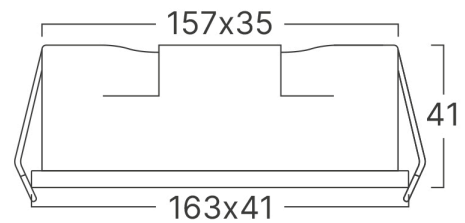

Braytron

TECHNICAL DATA SHEET

MODEL	BD63-00200
DESCRIPTION	BRY-LINEX-LN6-9W-3000K-WHT-LED LINEAR FIXTURE

BRAYTRON SRL

MUNICIPIUL BUCUREȘTI, SECTOR 6, BLD. IULIU MANIU, NR.616, CORP B, ET.1,BUCUREȘTI,Sector 6(RO)
info@braytron.com
www.braytron.com

General Characteristics

Model No	:	BD63-00200
Main Family	:	Indoor Lighting
Sub Family	:	LED Spotlight
Type	:	Linear Fixture
Body Color	:	White
Lamp Shape	:	Directional
Dimmable	:	Not-Dimmable
Light Source	:	LED
Warranty	:	3 years
Class	:	Class II
IP	:	IP20

Product Characteristics

Wattage	:	9
Color Temperature	:	3000K
Quse Lumen	:	650
Color Rendering Index (CRI)	:	>90
Energy Efficiency Level	:	G
Beam Angle	:	24°

Electrical Characteristics

Lifetime	:	20000 h
Voltage	:	220-240V 50/60Hz
Power Factor	:	>0,5
Material	:	Aluminium
Working Temperature	:	-20°C ~ +40°C

Dimensions & Weight

P. Length	:	163 mm
P. Width	:	41 mm
P. Height	:	41 mm
Cutout	:	157×35 mm
Weight	:	232 gr

Package Informations

N.W.	:	11,60 kgs
G.W.	:	13,90 kgs
PCS/CTN	:	50
Length	:	345 mm
Width	:	185 mm
Height	:	575 mm
EAN	:	5949097731785