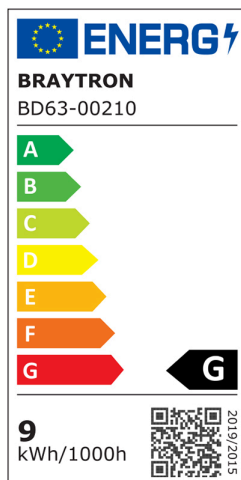

Braytron

TECHNICAL DATA SHEET

MODEL	BD63-00210
DESCRIPTION	BRY-LINEX-LN6-9W-4000K-WHT-LED LINEAR FIXTURE

BRAYTRON SRL

MUNICIPIUL BUCUREȘTI, SECTOR 6, BLD. IULIU MANIU, NR.616, CORP B, ET.1,BUCUREȘTI,Sector 6(RO)
info@braytron.com
www.braytron.com

General Characteristics

Model No	:	BD63-00210
Main Family	:	Indoor Lighting
Sub Family	:	LED Spotlight
Type	:	Linear Fixture
Body Color	:	White
Lamp Shape	:	Directional
Dimmable	:	Not-Dimmable
Light Source	:	LED
Warranty	:	3 years
Class	:	Class II
IP	:	IP20

Product Characteristics

Wattage	:	9
Color Temperature	:	4000K
Quse Lumen	:	650
Color Rendering Index (CRI)	:	>90
Energy Efficiency Level	:	G
Beam Angle	:	24°

Electrical Characteristics

Lifetime	:	20000 h
Voltage	:	220-240V 50/60Hz
Power Factor	:	>0,5
Material	:	Aluminium
Working Temperature	:	-20°C ~ +40°C