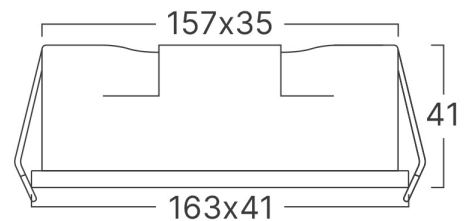

Braytron

TECHNICAL DATA SHEET

MODEL	BD63-00210
DESCRIPTION	BRY-LINEX-LN6-9W-4000K-WHT-LED LINEAR FIXTURE

BRAYTRON SRL

MUNICIPIUL BUCUREȘTI, SECTOR 6, BLD. IULIU MANIU, NR.616, CORP B, ET.1,BUCUREȘTI,Sector 6(RO)
info@braytron.com
www.braytron.com

General Characteristics

Model No	:	BD63-00210
Main Family	:	Indoor Lighting
Sub Family	:	LED Spotlight
Type	:	Linear Fixture
Body Color	:	White
Lamp Shape	:	Directional
Dimmable	:	Not-Dimmable
Light Source	:	LED
Warranty	:	3 years
Class	:	Class II
IP	:	IP20

Product Characteristics

Wattage	:	9
Color Temperature	:	4000K
Quse Lumen	:	650
Color Rendering Index (CRI)	:	>90
Energy Efficiency Level	:	G
Beam Angle	:	24°

Electrical Characteristics

Lifetime	:	20000 h
Voltage	:	220-240V 50/60Hz
Power Factor	:	>0,5
Material	:	Aluminium
Working Temperature	:	-20°C ~ +40°C

Dimensions & Weight

P. Length	:	163 mm
P. Width	:	41 mm
P. Height	:	41 mm
Cutout	:	157×35 mm
Weight	:	232 gr

Package Informations

N.W.	:	11,60 kgs
G.W.	:	13,90 kgs
PCS/CTN	:	50
Length	:	345 mm
Width	:	185 mm
Height	:	575 mm
EAN	:	5949097731792