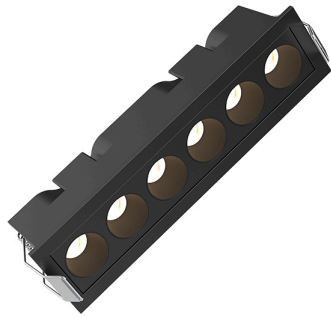

Braytron

TECHNICAL DATA SHEET

MODEL	BD63-00281
DESCRIPTION	BRY-LINEX-LN6-9W-3CCT-BLC-LED LINEAR FIXTURE

Braytron

LED LINEAR SPOTLIGHT

MODEL NO: BD63-00281

9w - 650lm

3CCT SWITCH

3000K 4000K 6500K

5 YEARS WARRANTY

LED

90 CRI

157x35

41

163x41

LINEX

Model No	:	BD63-00281
Main Family	:	Indoor Lighting
Sub Family	:	LED Spotlight
Type	:	Linear Fixture
Body Color	:	White-Black
Lamp Shape	:	Directional
Warranty	:	5 Years
Class	:	CLASS II
IP	:	IP20

Product Characteristics