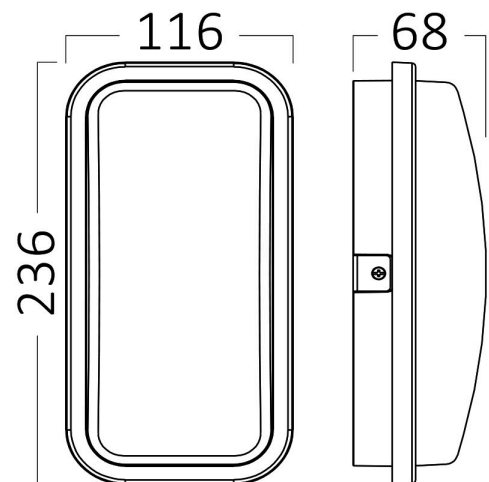

Braytron

TECHNICAL DATA SHEET

MODEL	BG38-00302
DESCRIPTION	BRY-WALLS-B-ELP-GRY-15W-3000K-IP65-WALL LIGHT

BRAYTRON SRL

MUNICIPIUL BUCUREȘTI, SECTOR 6, BLD. IULIU MANIU, NR.616, CORP B, ET.1,BUCUREȘTI, Sector 6(RO)
info@braytron.com
www.braytron.com

General Characteristics

Model No	:	BG38-00302
Main Family	:	Outdoor Lighting
Sub Family	:	LED Wall Light
Type	:	Bulkhead
Body Color	:	Grey
Lamp Shape	:	Non-Directional
Dimmable	:	Not-Dimmable
Light Source	:	LED
Warranty	:	2 Years
Class	:	Class II
IP	:	IP65

Product Characteristics

Wattage	:	15
Color Temperature	:	3000K
Quse Lumen	:	1460
Color Rendering Index (CRI)	:	≥80
Energy Efficiency Level	:	F
Beam Angle	:	120°

Electrical Characteristics

Lifetime	:	20000 h
Voltage	:	220-240V 50/60Hz
Power Factor	:	>0,5
Material	:	PC
Working Temperature	:	-20°C ~ +40°C

Dimensions & Weight

P. Length	:	236 mm
P. Width	:	116 mm
P. Height	:	68 mm
Weight	:	256 gr

Package Informations

N.W.	:	5,10 kgs
G.W.	:	7,10 kgs
PCS/CTN	:	20
Length	:	510 mm
Width	:	390 mm
Height	:	270 mm
EAN	:	5949097720413