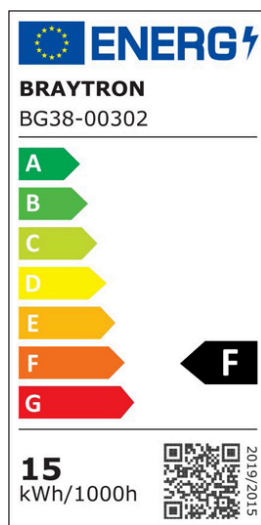

Braytron

TECHNICAL DATA SHEET

MODEL	BG38-00302
DESCRIPTION	BRY-WALLS-B-ELP-GRY-15W-3000K-IP65-WALL LIGHT

BRAYTRON SRL

MUNICIPIUL BUCUREȘTI, SECTOR 6, BLD. IULIU MANIU, NR.616, CORP B, ET.1,BUCUREȘTI, Sector 6(RO)
info@braytron.com
www.braytron.com

General Characteristics

Model No	:	BG38-00302
Main Family	:	Outdoor Lighting
Sub Family	:	LED Wall Light
Type	:	Bulkhead
Body Color	:	Grey
Lamp Shape	:	Non-Directional
Dimmable	:	Not-Dimmable
Light Source	:	LED
Warranty	:	2 Years
Class	:	Class II
IP	:	IP65

Product Characteristics

Wattage	:	15
Color Temperature	:	3000K
Quse Lumen	:	1460
Color Rendering Index (CRI)	:	≥80
Energy Efficiency Level	:	F
Beam Angle	:	120°

Electrical Characteristics

Lifetime	:	20000 h
Voltage	:	220-240V 50/60Hz
Power Factor	:	>0,5
Material	:	PC
Working Temperature	:	-20°C ~ +40°C

Dimensions & Weight

P. Length	:	236 mm
P. Width	:	116 mm
P. Height	:	68 mm
Weight	:	256 gr

Package Informations

N.W.	:	5,10 kgs
G.W.	:	7,10 kgs
PCS/CTN	:	20
Length	:	510 mm
Width	:	390 mm
Height	:	270 mm
EAN	:	5949097720413