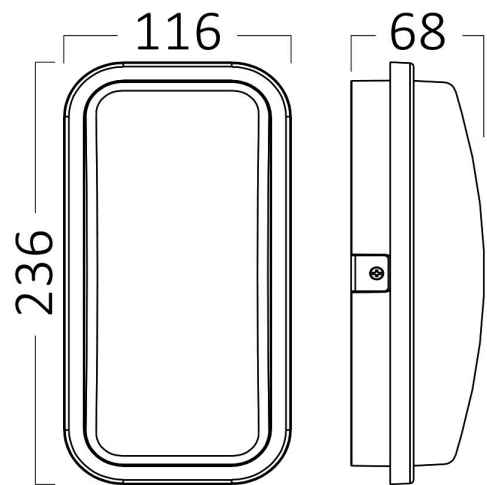

Braytron

TECHNICAL DATA SHEET

| | |
|-------------|---|
| MODEL | BG38-00312 |
| DESCRIPTION | BRY-WALLS-B-ELP-GRY-15W-4000K-IP65-WALL LIGHT |

BRAYTRON SRL

MUNICIPIUL BUCUREȘTI, SECTOR 6, BLD. IULIU MANIU, NR.616, CORP B, ET.1,BUCUREȘTI, Sector 6(RO)
info@braytron.com
www.braytron.com

General Characteristics

| | | |
|--------------|---|------------------|
| Model No | : | BG38-00312 |
| Main Family | : | Outdoor Lighting |
| Sub Family | : | LED Wall Light |
| Type | : | Bulkhead |
| Body Color | : | Grey |
| Lamp Shape | : | Non-Directional |
| Dimmable | : | Not-Dimmable |
| Light Source | : | LED |
| Warranty | : | 2 Years |
| Class | : | Class II |
| IP | : | IP65 |

Dimensions & Weight

| | | |
|-----------|---|--------|
| P. Length | : | 236 mm |
| P. Width | : | 116 mm |
| P. Height | : | 68 mm |
| Weight | : | 256 gr |

Package Informations

| | | |
|---------|---|---------------|
| N.W. | : | 5,10 kgs |
| G.W. | : | 7,10 kgs |
| PCS/CTN | : | 20 |
| Length | : | 510 mm |
| Width | : | 390 mm |
| Height | : | 270 mm |
| EAN | : | 5949097720420 |