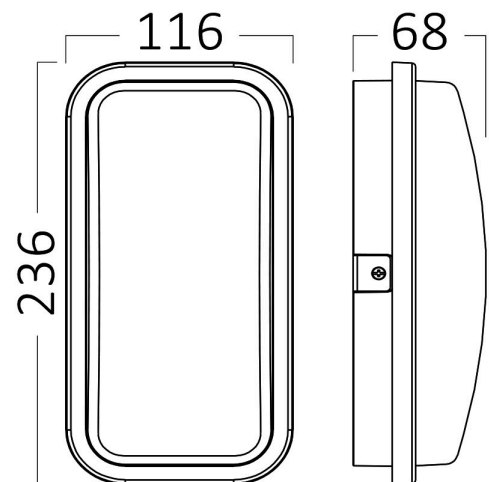

Braytron

TECHNICAL DATA SHEET

MODEL	BG38-00382
DESCRIPTION	BRY-WALLS-B-ELP-GRY-15W-3IN1-IP65-WALL LIGHT

BRAYTRON SRL

MUNICIPIUL BUCUREȘTI, SECTOR 6, BLD. IULIU MANIU, NR.616, CORP B, ET.1,BUCUREȘTI,Sector 6(RO)
info@braytron.com
www.braytron.com

General Characteristics

Model No	:	BG38-00382
Main Family	:	Outdoor Lighting
Sub Family	:	LED Wall Light
Type	:	Bulkhead
Body Color	:	Grey
Lamp Shape	:	Non-Directional
Dimmable	:	Not-Dimmable
Light Source	:	LED
Warranty	:	2 Years
Class	:	Class II
IP	:	IP65

Dimensions & Weight

P. Length	:	236 mm
P. Width	:	116 mm
P. Height	:	68 mm
Weight	:	256 gr

Package Informations

N.W.	:	5,10 kgs
G.W.	:	7,10 kgs
PCS/CTN	:	20
Length	:	510 mm
Width	:	390 mm
Height	:	270 mm