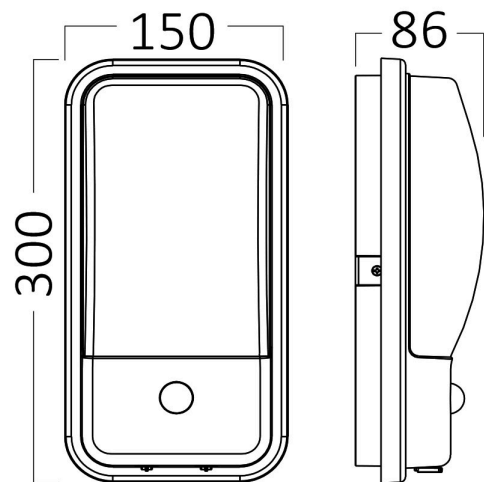

Braytron

TECHNICAL DATA SHEET

MODEL	BG38-00482
DESCRIPTION	BRY-WALLS-B-ELP-GRY-20W-3IN1-SNS-IP65-WALL LIGHT

BRAYTRON SRL

MUNICIPIUL BUCUREȘTI, SECTOR 6, BLD. IULIU MANIU, NR.616, CORP B, ET.1,BUCUREȘTI, Sector 6(RO)
info@braytron.com
www.braytron.com

General Characteristics

Model No	:	BG38-00482
Main Family	:	Outdoor Lighting
Sub Family	:	LED Wall Light
Type	:	Bulkhead
Body Color	:	Grey
Lamp Shape	:	Non-Directional
Dimmable	:	Not-Dimmable
Light Source	:	LED
Warranty	:	2 Years
Class	:	Class II
IP	:	IP65

Dimensions & Weight

P. Length	:	300 mm
P. Width	:	150 mm
P. Height	:	86 mm
Weight	:	460 gr

Sensor Informations

Sensor Type	:	Motion
Detection Distance	:	8m
Installation Height	:	<5m
Time Delay	:	10sec-3min

Package Informations

N.W.	:	3,68 kgs
G.W.	:	5,10 kgs
PCS/CTN	:	8
Length	:	385 mm
Width	:	330 mm
Height	:	330 mm
EAN	:	5949097734434