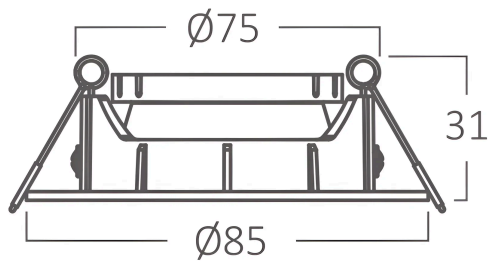

Braytron

TECHNICAL DATA SHEET

MODEL	BH03-00691
DESCRIPTION	BRY-GATA-A-1D-RND-BLC-BLC-SPOTLIGHT

BRAYTRON SRL

MUNICIPIUL BUCUREȘTI, SECTOR 6, BLD. IULIU MANIU, NR.616, CORP B, ET.1,BUCUREȘTI, Sector 6(RO)
info@braytron.com
www.braytron.com

General Characteristics

Model No	:	BH03-00691
Main Family	:	Indoor Lighting
Sub Family	:	GU10 Recessed Spotlight
Type	:	Spotlight
Body Color	:	Black-Black
Warranty	:	2 Years
IP	:	IP20

Product Characteristics

Max. wattage	:	Max.1×35 w
--------------	---	------------

Electrical Characteristics

Material	:	Metal
Working Temperature	:	-20°C ~ +40°C

Dimensions & Weight

Diameter	:	85 mm
P. Height	:	27 mm
Cutout	:	75 mm
Weight	:	53 gr

Package Informations

N.W.	:	5,3 kgs
G.W.	:	7,2 kgs
PCS/CTN	:	100
Length	:	48,5 cm
Width	:	22,5 cm
Height	:	39 cm
EAN	:	5949097741852