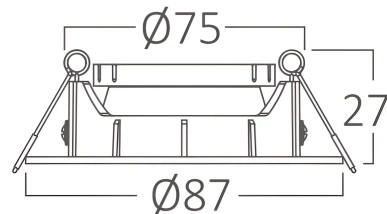

Braytron

TECHNICAL DATA SHEET

MODEL	BH03-00700
DESCRIPTION	BRY-GATA-A-1D-RND-WHT-BLC-SPOTLIGHT

BRAYTRON SRL

MUNICIPIUL BUCUREȘTI, SECTOR 6, BLD. IULIU MANIU, NR.616, CORP B, ET.1,BUCUREȘTI, Sector 6(RO)
info@braytron.com
www.braytron.com

General Characteristics

Model No	:	BH03-00700
Main Family	:	Indoor Lighting
Sub Family	:	GU10 Recessed Spotlight
Type	:	Spotlight
Body Color	:	White-Black
Warranty	:	2 Years
IP	:	IP20

Product Characteristics

Max. wattage	:	Max.1×35 w
--------------	---	------------

Electrical Characteristics

Material	:	Metal
Working Temperature	:	-20°C ~ +40°C

Dimensions & Weight

Diameter	:	87 mm
P. Height	:	27 mm
Cutout	:	75 mm
Weight	:	51 gr

Package Informations

N.W.	:	5,1 kgs
G.W.	:	7,2 kgs
PCS/CTN	:	100
Length	:	48,5 cm
Width	:	22,5 cm
Height	:	39 cm
EAN	:	5949097737602