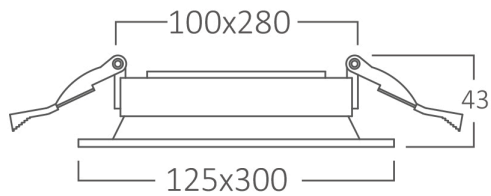

Braytron

TECHNICAL DATA SHEET

MODEL	BH03-00771
DESCRIPTION	BRY-GATA-B-3D-SQR-BLC-BLC-SPOTLIGHT

BRAYTRON SRL

MUNICIPIUL BUCUREȘTI, SECTOR 6, BLD. IULIU MANIU, NR.616, CORP B, ET.1,BUCUREȘTI,Sector 6(RO)
info@braytron.com
www.braytron.com

General Characteristics

Model No	:	BH03-00771
Main Family	:	Indoor Lighting
Sub Family	:	GU10 Recessed Spotlight
Type	:	Spotlight
Body Color	:	Black-Black
Warranty	:	2 Years
IP	:	IP20

Product Characteristics

Max. wattage	:	Max.3×35 w
--------------	---	------------

Electrical Characteristics

Material	:	Metal
Working Temperature	:	-20°C ~ +40°C

Dimensions & Weight

P. Length	:	300 mm
P. Width	:	125 mm
P. Height	:	40 mm
Weight	:	264 gr

Package Informations

N.W.	:	10,5 kgs
G.W.	:	13,8 kgs
PCS/CTN	:	40
Length	:	53 cm
Width	:	50 cm
Height	:	30 cm
EAN	:	5949097737411