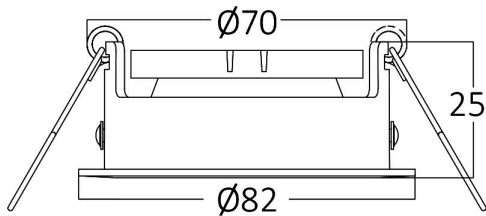

Braytron

TECHNICAL DATA SHEET

MODEL	BH03-02014
DESCRIPTION	BRY-MITTO-AR-RND-NCK-SPOTLIGHT

BRAYTRON SRL

MUNICIPIUL BUCUREȘTI, SECTOR 6, BLD. IULIU MANIU, NR.616, CORP B, ET.1,BUCUREȘTI,Sector 6(RO)
info@braytron.com
www.braytron.com