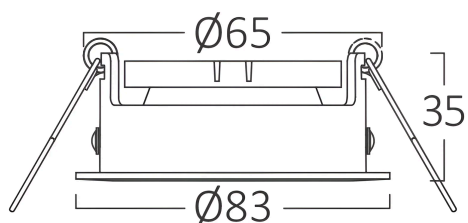

Braytron

FISA TEHNICA

MODEL BH03-04050

DESCRIERE BRY-TETRA-D-RND-WHT-SPOTLIGHT

BRAYTRON SRL

MUNICIPIUL BUCUREȘTI, SECTOR 6, BLD. IULIU MANIU, NR.616, CORP B, ET.1,BUCUREȘTI, Sector 6(RO)
info@braytron.com
www.braytron.com

General Characteristics

| | | |
|-------------|---|-------------------------|
| Model No | : | BH03-04050 |
| Main Family | : | Indoor Lighting |
| Sub Family | : | GU10 Recessed Spotlight |
| Type | : | Spotlight |
| Body Color | : | White |
| Warranty | : | 2 Years |
| IP | : | IP20 |

Product Characteristics

| | | |
|--------------|---|------------|
| Max. wattage | : | Max.1×35 w |
|--------------|---|------------|

Electrical Characteristics

| | | |
|---------------------|---|---------------|
| Material | : | Aluminium |
| Working Temperature | : | -20°C ~ +40°C |

Dimensions & Weight

| | | |
|-----------|---|-------|
| Diameter | : | 83 mm |
| P. Height | : | 35 mm |
| Cutout | : | 65 mm |
| Weight | : | 64 gr |

Package Informations

| | | |
|---------|---|---------------|
| N.W. | : | 3,2 kgs |
| G.W. | : | 4,4 kgs |
| PCS/CTN | : | 50 |
| Length | : | 45,5 cm |
| Width | : | 24,5 cm |
| Height | : | 19,5 cm |
| EAN | : | 5949097706332 |