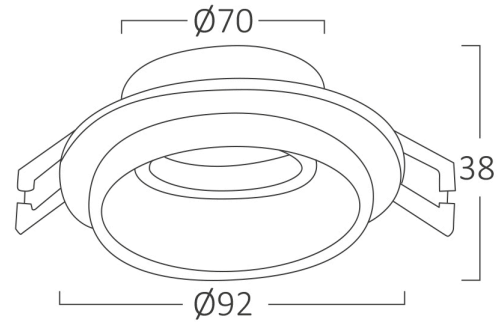

Braytron

TECHNICAL DATA SHEET

MODEL	BH03-06042
DESCRIPTION	BRY-ALFA-E-RND-BLC-WHT-SPOTLIGHT

BRAYTRON SRL

MUNICIPIUL BUCUREȘTI, SECTOR 6, BLD. IULIU MANIU, NR.616, CORP B, ET.1,BUCUREȘTI,Sector 6(RO)
info@braytron.com
www.braytron.com