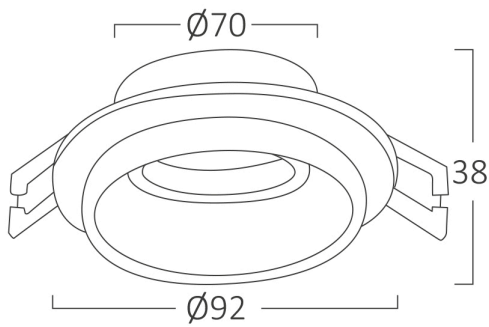

Braytron

TECHNICAL DATA SHEET

MODEL	BH03-06042
DESCRIPTION	BRY-ALFA-E-RND-BLC-WHT-SPOTLIGHT

BRAYTRON SRL

MUNICIPIUL BUCUREȘTI, SECTOR 6, BLD. IULIU MANIU, NR.616, CORP B, ET.1,BUCUREȘTI,Sector 6(RO)
info@braytron.com
www.braytron.com