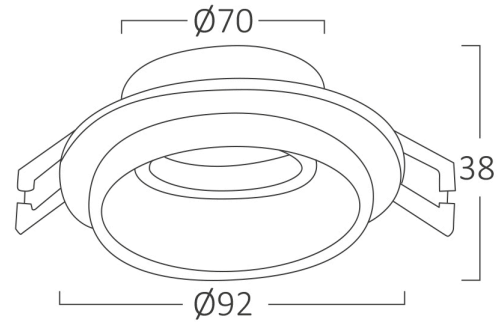

Braytron

TECHNICAL DATA SHEET

MODEL	BH03-06043
DESCRIPTION	BRY-ALFA-E-RND-WHT-BLC-SPOTLIGHT FIXTURE

BRAYTRON SRL

MUNICIPIUL BUCUREȘTI, SECTOR 6, BLD. IULIU MANIU, NR.616, CORP B, ET.1,BUCUREȘTI, Sector 6(RO)
info@braytron.com
www.braytron.com

General Characteristics

Model No	:	BH03-06043
Main Family	:	Indoor Lighting
Sub Family	:	GU10 Recessed Spotlight
Type	:	Spotlight
Body Color	:	White-Black
Warranty	:	2 Years
IP	:	IP20

Product Characteristics

Max. wattage	:	Max.1×35 w
--------------	---	------------

Electrical Characteristics

Material	:	Aluminium
Working Temperature	:	-20°C ~ +40°C

Dimensions & Weight

Diameter	:	92 mm
P. Height	:	38 mm
Cutout	:	70 mm
Weight	:	100 gr

Package Informations

N.W.	:	5 kgs
G.W.	:	6,5 kgs
PCS/CTN	:	50
Length	:	52 cm
Width	:	25 cm
Height	:	22 cm
EAN	:	5949097728914