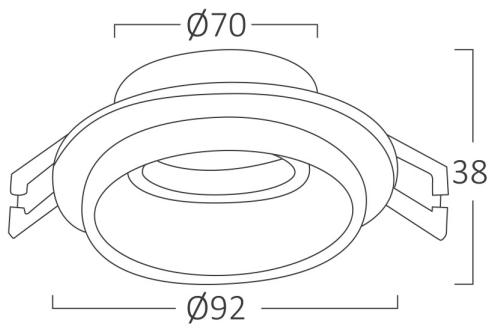

Braytron

TECHNICAL DATA SHEET

MODEL	BH03-06043
DESCRIPTION	BRY-ALFA-E-RND-WHT-BLC-SPOTLIGHT FIXTURE

BRAYTRON SRL

MUNICIPIUL BUCUREȘTI, SECTOR 6, BLD. IULIU MANIU, NR.616, CORP B, ET.1,BUCUREȘTI, Sector 6(RO)
info@braytron.com
www.braytron.com

General Characteristics

Model No	:	BH03-06043
Main Family	:	Indoor Lighting
Sub Family	:	GU10 Recessed Spotlight
Type	:	Spotlight
Body Color	:	White-Black
Warranty	:	2 Years
IP	:	IP20

Product Characteristics

Max. wattage	:	Max.1×35 w
--------------	---	------------

Electrical Characteristics

Material	:	Aluminium
Working Temperature	:	-20°C ~ +40°C

Dimensions & Weight

Diameter	:	92 mm
P. Height	:	38 mm
Cutout	:	70 mm
Weight	:	100 gr

Package Informations

N.W.	:	5 kgs
G.W.	:	6,5 kgs
PCS/CTN	:	50
Length	:	52 cm
Width	:	25 cm
Height	:	22 cm
EAN	:	5949097728914