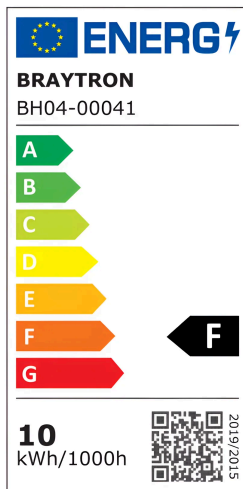

Braytron

TECHNICAL DATA SHEET

MODEL	BH04-00041
DESCRIPTION	BRY-GATA-SR-1D-10W-3IN1-RND-BLC-BLC-SPOTLIGHT

BRAYTRON SRL

MUNICIPIUL BUCUREȘTI, SECTOR 6, BLD. IULIU MANIU, NR.616, CORP B, ET.1,BUCUREȘTI, Sector 6(RO)
info@braytron.com
www.braytron.com

General Characteristics

Model No	:	BH04-00041
Main Family	:	Indoor Lighting
Sub Family	:	LED Spotlight
Type	:	Spotlight
Body Color	:	Black-Black
Lamp Shape	:	Directional
Dimmable	:	Not-Dimmable
Warranty	:	2 Years
Class	:	CLASS II
IP	:	IP20

Product Characteristics

Wattage	:	10
Color Temperature	:	3IN1
Quse Lumen	:	900
Color Rendering Index (CRI)	:	≥80
Energy Efficiency Level	:	F
Beam Angle	:	45°

Electrical Characteristics

Lifetime	:	20000 h
Voltage	:	220-240V 50/60Hz
Material	:	Metal+PC
Working Temperature	:	-20°C ~ +40°C

Dimensions & Weight

Diameter	:	98 mm
P. Height	:	60 mm

Package Informations

PCS/CTN	:	30
Length	:	51,5 cm
Width	:	21,5 cm
Height	:	22 cm
EAN	:	5949097752711