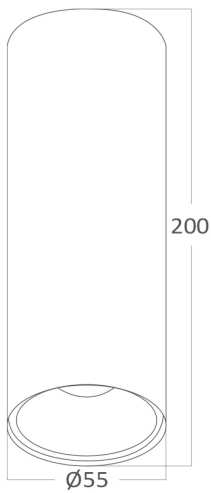

Braytron

TECHNICAL DATA SHEET

MODEL	BH04-00560
DESCRIPTION	BRY-GAMA-5520-RND-WHT-GU10-SPOTLIGHT

BRAYTRON SRL

MUNICIPIUL BUCUREȘTI, SECTOR 6, BLD. IULIU MANIU, NR.616, CORP B, ET.1,BUCUREȘTI, Sector 6(RO)
info@braytron.com
www.braytron.com

General Characteristics

Model No	: BH04-00560
Main Family	: Indoor Lighting
Sub Family	: GU10 Surface Spotlight
Type	: Spotlight
Body Color	: White
Socket	: GU10
Warranty	: 2 Years
Class	: CLASS I
IP	: IP20

Product Characteristics

Max. wattage	: Max.1x35 w
--------------	--------------

Electrical Characteristics

Lifetime	: 20000 h
Voltage	: 220-240V 50/60Hz
Material	: Aluminium
Working Temperature	: -20°C ~ +40°C

Dimensions & Weight

Diameter	: 55 mm
P. Height	: 200 mm
Weight	: 175 gr

Package Informations

N.W.	: 3,5 kgs
G.W.	: 4,5 kgs
PCS/CTN	: 36
Length	: 32 cm
Width	: 26,5 cm
Height	: 22 cm
EAN	: 5949097726552