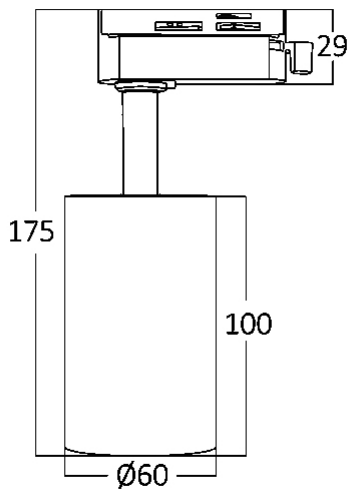

Braytron

TECHNICAL DATA SHEET

MODEL	BH04-00606
DESCRIPTION	BRY-BETA-TR-GLD-GU10-2WRS-TRACKLIGHT

BRAYTRON SRL

MUNICIPIUL BUCUREȘTI, SECTOR 6, BLD. IULIU MANIU, NR.616, CORP B, ET.1,BUCUREȘTI,Sector 6(RO)
info@braytron.com
www.braytron.com

General Characteristics

Model No : BH04-00606
Main Family : Indoor Lighting
Sub Family : GU10 Surface Spotlight
Type : Spotlight
Body Color : Golden

Package Informations

EAN : 5949097720505