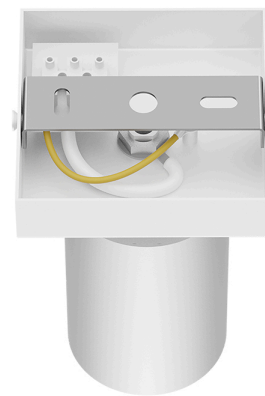

Braytron

TECHNICAL DATA SHEET

MODEL	BH04-00810
DESCRIPTION	BRY-BETA-SRQ-1-WHT-GU10-SPOTLIGHT

BRAYTRON SRL

MUNICIPIUL BUCUREȘTI, SECTOR 6, BLD. IULIU MANIU, NR.616, CORP B, ET.1,BUCUREȘTI,Sector 6(RO)
info@braytron.com
www.braytron.com

General Characteristics

Model No	: BH04-00810
Main Family	: Indoor Lighting
Sub Family	: GU10 Surface Spotlight
Type	: Spotlight
Body Color	: White
Socket	: GU10
Warranty	: 2 Years
Class	: CLASS I
IP	: IP20

Product Characteristics

Max. wattage	: Max.1×35 w
--------------	--------------

Electrical Characteristics

Voltage	: 220-240V 50/60Hz
Material	: Aluminium
Working Temperature	: -20°C ~ +40°C

Dimensions & Weight