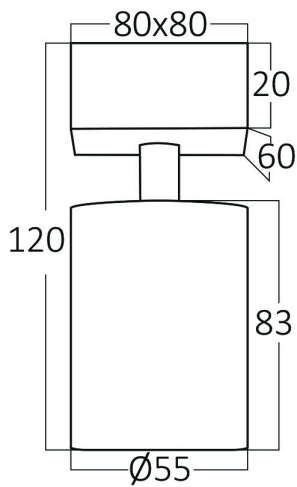

Braytron

TECHNICAL DATA SHEET

| | |
|-------------|-----------------------------------|
| MODEL | BH04-00811 |
| DESCRIPTION | BRY-BETA-SRQ-1-BLC-GU10-SPOTLIGHT |

BRAYTRON SRL

MUNICIPIUL BUCUREȘTI, SECTOR 6, BLD. IULIU MANIU, NR.616, CORP B, ET.1,BUCUREȘTI,Sector 6(RO)
info@braytron.com
www.braytron.com

General Characteristics

| | |
|-------------|--------------------------|
| Model No | : BH04-00811 |
| Main Family | : Indoor Lighting |
| Sub Family | : GU10 Surface Spotlight |
| Type | : Spotlight |
| Body Color | : Black |
| Socket | : GU10 |
| Warranty | : 2 Years |
| Class | : CLASS I |
| IP | : IP20 |

Product Characteristics

| | |
|--------------|--------------|
| Max. wattage | : Max.1×35 w |
|--------------|--------------|

Electrical Characteristics

| | |
|---------------------|--------------------|
| Voltage | : 220-240V 50/60Hz |
| Material | : Aluminium |
| Working Temperature | : -20°C ~ +40°C |

Dimensions & Weight

| | |
|-----------|----------|
| P. Length | : 80 mm |
| P. Width | : 80 mm |
| P. Height | : 120 mm |
| Weight | : 190 gr |

Package Informations

| | |
|---------|-----------------|
| N.W. | : 3 kgs |
| G.W. | : 4 kgs |
| PCS/CTN | : 16 |
| Length | : 37 cm |
| Width | : 37,5 cm |
| Height | : 15 cm |
| EAN | : 5949097720543 |