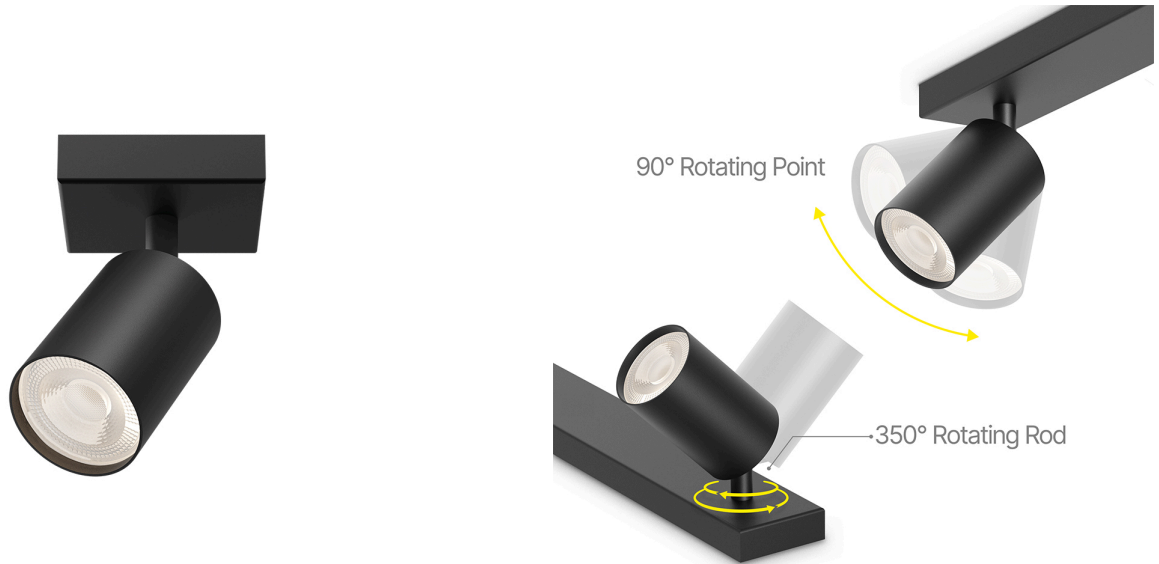

Braytron

TECHNICAL DATA SHEET

| | |
|-------------|-----------------------------------|
| MODEL | BH04-00811 |
| DESCRIPTION | BRY-BETA-SRQ-1-BLC-GU10-SPOTLIGHT |

BRAYTRON SRL

MUNICIPIUL BUCUREȘTI, SECTOR 6, BLD. IULIU MANIU, NR.616, CORP B, ET.1,BUCUREȘTI,Sector 6(RO)
info@braytron.com
www.braytron.com

General Characteristics

| | |
|-------------|--------------------------|
| Model No | : BH04-00811 |
| Main Family | : Indoor Lighting |
| Sub Family | : GU10 Surface Spotlight |
| Type | : Spotlight |
| Body Color | : Black |
| Socket | : GU10 |
| Warranty | : 2 Years |
| Class | : CLASS I |
| IP | : IP20 |