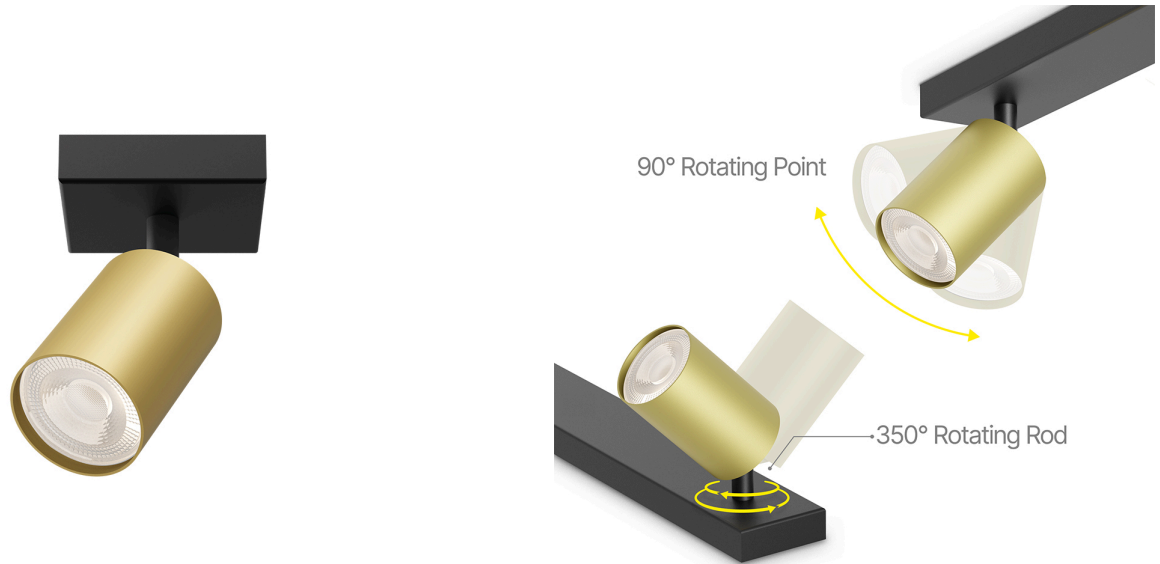

Braytron

TECHNICAL DATA SHEET

MODEL

BH04-00816

DESCRIPTION

BRY-BETA-SRQ-1-GLD-GU10-SPOTLIGHT

BRAYTRON SRL

MUNICIPIUL BUCUREȘTI, SECTOR 6, BLD. IULIU MANIU, NR.616, CORP B, ET.1,BUCUREȘTI, Sector 6(RO)
info@braytron.com
www.braytron.com

General Characteristics

Model No	: BH04-00816
Main Family	: Indoor Lighting
Sub Family	: GU10 Surface Spotlight
Type	: Spotlight
Body Color	: Golden
Socket	: GU10
Warranty	: 2 Years
Class	: CLASS I
IP	: IP20

Product Characteristics

Max. wattage	: Max.1×35 w
--------------	--------------

Electrical Characteristics

Voltage	: 220-240V 50/60Hz
Material	: Aluminium
Working Temperature	: -20°C ~ +40°C

Dimensions & Weight