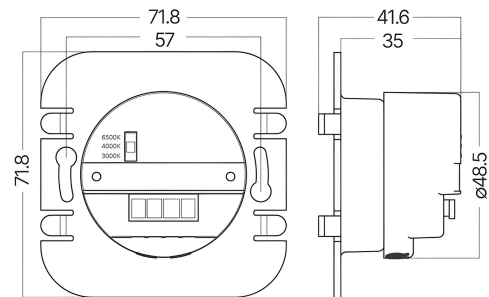

BRAYTRON SRL

MUNICIPIUL BUCUREȘTI, SECTOR 6, BLD. IULIU MANIU, NR.616, CORP B, ET.1,BUCUREȘTI, Sector 6(RO)
info@braytron.com
www.braytron.com