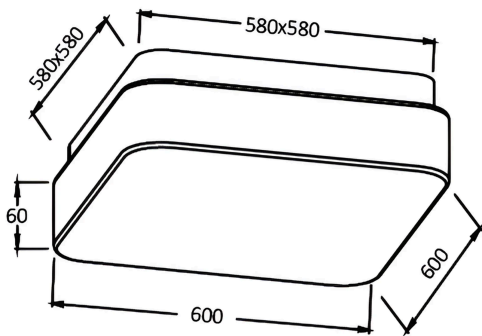

Braytron

TECHNICAL DATA SHEET

MODEL	BH16-03580
DESCRIPTION	BRY-JADE-S-SQR-D600-50W-3IN1-IP20-CEILING FIXTURE

BRAYTRON SRL

MUNICIPIUL BUCUREȘTI, SECTOR 6, BLD. IULIU MANIU, NR.616, CORP B, ET.1,BUCUREȘTI, Sector 6(RO)
info@braytron.com
www.braytron.com

General Characteristics

Model No	:	BH16-03580
Main Family	:	Decorative LED
Sub Family	:	Ceiling Light Jade
Body Color	:	White
Dimmable	:	Not-Dimmable
Warranty	:	2 Years
IP	:	IP20

Product Characteristics

Color Temperature	:	3IN1
Color Rendering Index (CRI)	:	≥80
Beam Angle	:	120°

Package Informations

EAN	:	5949097720024
-----	---	---------------