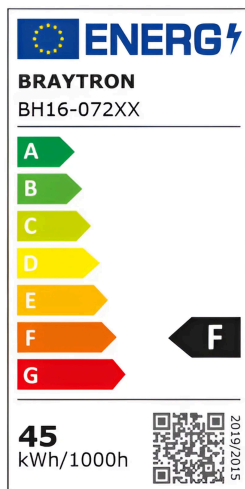

Braytron

FISA TEHNICA

MODEL BH16-07290

DESCRIERE BRY-BLADE-PD-SQR-WHT-45W-RMT-CEILING LIGHT

BRAYTRON SRL

MUNICIPIUL BUCUREȘTI, SECTOR 6, BLD. IULIU MANIU, NR.616, CORP B, ET.1,BUCUREȘTI, Sector 6(RO)
info@braytron.com
www.braytron.com

General Characteristics

Model No	:	BH16-07290
Main Family	:	Decorative LED
Sub Family	:	Pendant Light Blade
Type	:	Pendant
Body Color	:	White
Lamp Shape	:	Non-Directional
Dimmable	:	Dimmable
Light Source	:	LED
Warranty	:	3 Years
Class	:	Class I
IP	:	IP20

Product Characteristics

Wattage	:	45
Color Temperature	:	3IN1
Quse Lumen	:	4650
Color Rendering Index (CRI)	:	≥80
Energy Efficiency Level	:	F
Beam Angle	:	120°

Electrical Characteristics

Lifetime	:	20000 h
Voltage	:	220-240V 50/60Hz
Power Factor	:	>0,9
Material	:	Metal
Working Temperature	:	-20°C ~ +40°C