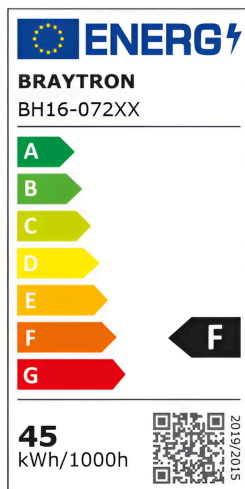

Braytron

FISA TEHNICA

MODEL

BH16-07291

DESCRIERE

BRY-BLADE-PD-SQR-BLC-45W-RMT-CEILING LIGHT

BRAYTRON SRL

MUNICIPIUL BUCUREȘTI, SECTOR 6, BLD. IULIU MANIU, NR.616, CORP B, ET.1,BUCUREȘTI,Sector 6(RO)

info@braytron.com

www.braytron.com

General Characteristics

Model No	:	BH16-07291
Main Family	:	Decorative LED
Sub Family	:	Pendant Light Blade
Type	:	Pendant
Body Color	:	Black
Lamp Shape	:	Non-Directional
Dimmable	:	Dimmable
Light Source	:	LED
Warranty	:	3 Years
Class	:	Class I
IP	:	IP20

Product Characteristics

Wattage	:	45
Color Temperature	:	3IN1
Quse Lumen	:	4650
Color Rendering Index (CRI)	:	≥80
Energy Efficiency Level	:	F
Beam Angle	:	120°

Electrical Characteristics

Lifetime	:	20000 h
Voltage	:	220-240V 50/60Hz
Power Factor	:	>0,9
Material	:	Metal
Working Temperature	:	-20°C ~ +40°C