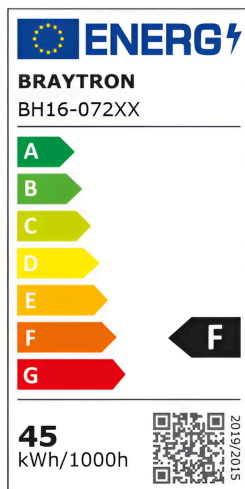

Braytron

FISA TEHNICA

MODEL

BH16-07297

DESCRIERE

BRY-BLADE-PD-SQR-WDN-45W-RMT-CEILING LIGHT

BRAYTRON SRL

MUNICIPIUL BUCUREȘTI, SECTOR 6, BLD. IULIU MANIU, NR.616, CORP B, ET.1,BUCUREȘTI, Sector 6(RO)
info@braytron.com
www.braytron.com

General Characteristics

Model No	:	BH16-07297
Main Family	:	Decorative LED
Sub Family	:	Pendant Light Blade
Type	:	Pendant
Body Color	:	Wooden
Lamp Shape	:	Non-Directional
Dimmable	:	Dimmable
Light Source	:	LED
Warranty	:	3 Years
Class	:	Class I
IP	:	IP20

Product Characteristics

Wattage	:	45
Color Temperature	:	3IN1
Quse Lumen	:	4650
Color Rendering Index (CRI)	:	≥80
Energy Efficiency Level	:	F
Beam Angle	:	120°

Electrical Characteristics

Lifetime	:	20000 h
Voltage	:	220-240V 50/60Hz
Power Factor	:	>0,9
Material	:	Metal
Working Temperature	:	-20°C ~ +40°C