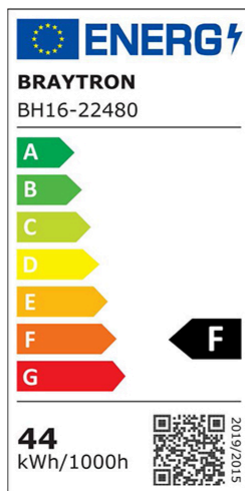

Braytron

TECHNICAL DATA SHEET

MODEL	BH16-22480
DESCRIPTION	BRY-JADE-SRA-RND-44W-3IN1-CEILING LIGHT

3 CCT

BRAYTRON SRL

MUNICIPIUL BUCUREȘTI, SECTOR 6, BLD. IULIU MANIU, NR.616, CORP B, ET.1,BUCUREȘTI, Sector 6(RO)
info@braytron.com
www.braytron.com

General Characteristics

Model No	:	BH16-22480
Main Family	:	Decorative LED
Sub Family	:	Ceiling Light Jade
Type	:	Ceiling Light
Body Color	:	White
Lamp Shape	:	Non-Directional
Dimmable	:	Not-Dimmable
Light Source	:	LED
Warranty	:	3 years
Class	:	Class I
IP	:	IP20

Product Characteristics

Wattage	:	44
Color Temperature	:	3IN1
Quse Lumen	:	4580
Color Rendering Index (CRI)	:	>80
Energy Efficiency Level	:	F
Beam Angle	:	120°

Electrical Characteristics

Lifetime	:	20000 h
Voltage	:	220-240V 50/60Hz
Power Factor	:	>0,9
Material	:	Metal
Working Temperature	:	-20°C ~ +40°C

Dimensions & Weight

Diameter	:	480 mm
P. Height	:	65 mm
Weight	:	1130 gr

Package Informations

N.W.	:	5,65 kgs
G.W.	:	9,85 kgs
PCS/CTN	:	5
Length	:	520 mm
Width	:	415 mm
Height	:	535 mm
EAN	:	5949097723698