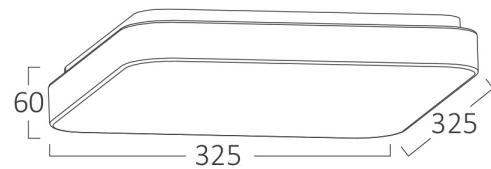

Braytron

TECHNICAL DATA SHEET

MODEL	BH16-23280
DESCRIPTION	BRY-JADE-SSA-SQR-24W-3IN1-CEILING LIGHT

3 CCT

BRAYTRON SRL

MUNICIPIUL BUCUREȘTI, SECTOR 6, BLD. IULIU MANIU, NR.616, CORP B, ET.1,BUCUREȘTI, Sector 6(RO)
info@braytron.com
www.braytron.com

General Characteristics

Model No	:	BH16-23280
Main Family	:	Decorative LED
Sub Family	:	Ceiling Light Jade
Type	:	Ceiling Light
Body Color	:	White
Lamp Shape	:	Non-Directional
Dimmable	:	Not-Dimmable
Light Source	:	LED
Warranty	:	3 years
Class	:	Class I
IP	:	IP20

Product Characteristics

Wattage	:	24
Color Temperature	:	3IN1
Quse Lumen	:	2450
Color Rendering Index (CRI)	:	>80
Energy Efficiency Level	:	F
Beam Angle	:	120°

Electrical Characteristics

Lifetime	:	20000 h
Voltage	:	220-240V 50/60Hz
Power Factor	:	>0,5
Material	:	Metal
Working Temperature	:	-20°C ~ +40°C

Dimensions & Weight

P. Length	:	325 mm
P. Width	:	325 mm
P. Height	:	60 mm
Weight	:	630 gr

Package Informations

N.W.	:	5,05 kgs
G.W.	:	7,65 kgs
PCS/CTN	:	8
Length	:	705 mm
Width	:	300 mm
Height	:	360 mm
EAN	:	5949097723711