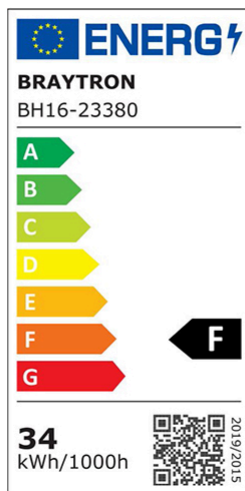

Braytron

TECHNICAL DATA SHEET

MODEL	BH16-23380
DESCRIPTION	BRY-JADE-SSA-SQR-34W-3IN1-CEILING LIGHT

BRAYTRON SRL

MUNICIPIUL BUCUREȘTI, SECTOR 6, BLD. IULIU MANIU, NR.616, CORP B, ET.1,BUCUREȘTI, Sector 6(RO)
info@braytron.com
www.braytron.com

General Characteristics

Model No	:	BH16-23380
Main Family	:	Decorative LED
Sub Family	:	Ceiling Light Jade
Type	:	Ceiling Light
Body Color	:	White
Lamp Shape	:	Non-Directional
Dimmable	:	Not-Dimmable
Light Source	:	LED
Warranty	:	3 years
Class	:	Class I
IP	:	IP20

Product Characteristics

Wattage	:	34
Color Temperature	:	3IN1
Quse Lumen	:	3550
Color Rendering Index (CRI)	:	>80
Energy Efficiency Level	:	F
Beam Angle	:	120°

Electrical Characteristics

Lifetime	:	20000 h
Voltage	:	220-240V 50/60Hz
Power Factor	:	>0,5
Material	:	Metal
Working Temperature	:	-20°C ~ +40°C