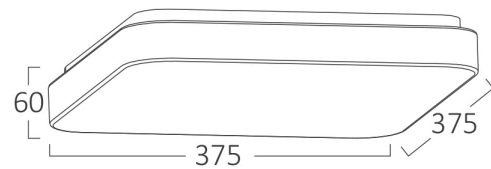

Braytron

TECHNICAL DATA SHEET

MODEL	BH16-23380
DESCRIPTION	BRY-JADE-SSA-SQR-34W-3IN1-CEILING LIGHT

BRAYTRON SRL

MUNICIPIUL BUCUREȘTI, SECTOR 6, BLD. IULIU MANIU, NR.616, CORP B, ET.1,BUCUREȘTI, Sector 6(RO)
info@braytron.com
www.braytron.com

General Characteristics

Model No	:	BH16-23380
Main Family	:	Decorative LED
Sub Family	:	Ceiling Light Jade
Type	:	Ceiling Light
Body Color	:	White
Lamp Shape	:	Non-Directional
Dimmable	:	Not-Dimmable
Light Source	:	LED
Warranty	:	3 years
Class	:	Class I
IP	:	IP20

Product Characteristics

Wattage	:	34
Color Temperature	:	3IN1
Quse Lumen	:	3550
Color Rendering Index (CRI)	:	>80
Energy Efficiency Level	:	F
Beam Angle	:	120°

Electrical Characteristics

Lifetime	:	20000 h
Voltage	:	220-240V 50/60Hz
Power Factor	:	>0,5
Material	:	Metal
Working Temperature	:	-20°C ~ +40°C

Dimensions & Weight

P. Length	:	375 mm
P. Width	:	375 mm
P. Height	:	60 mm
Weight	:	790 gr

Package Informations

N.W.	:	3,95 kgs
G.W.	:	6,50 kgs
PCS/CTN	:	5
Length	:	410 mm
Width	:	375 mm
Height	:	410 mm
EAN	:	5949097723728