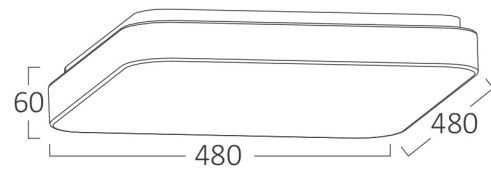

Braytron

TECHNICAL DATA SHEET

MODEL	BH16-23480
DESCRIPTION	BRY-JADE-SSA-SQR-44W-3IN1-CEILING LIGHT

3 CCT

BRAYTRON SRL

MUNICIPIUL BUCUREȘTI, SECTOR 6, BLD. IULIU MANIU, NR.616, CORP B, ET.1,BUCUREȘTI, Sector 6(RO)
info@braytron.com
www.braytron.com

General Characteristics

Model No	:	BH16-23480
Main Family	:	Decorative LED
Sub Family	:	Ceiling Light Jade
Type	:	Ceiling Light
Body Color	:	White
Lamp Shape	:	Non-Directional
Dimmable	:	Not-Dimmable
Light Source	:	LED
Warranty	:	3 years
Class	:	Class I
IP	:	IP20

Product Characteristics

Wattage	:	44
Color Temperature	:	3IN1
Quse Lumen	:	4580
Color Rendering Index (CRI)	:	>80
Energy Efficiency Level	:	F
Beam Angle	:	120°

Electrical Characteristics

Lifetime	:	20000 h
Voltage	:	220-240V 50/60Hz
Power Factor	:	>0,9
Material	:	Metal
Working Temperature	:	-20°C ~ +40°C

Dimensions & Weight

P. Length	:	480 mm
P. Width	:	480 mm
P. Height	:	60 mm
Weight	:	1320 gr

Package Informations

N.W.	:	6,60 kgs
G.W.	:	10,65 kgs
PCS/CTN	:	5
Length	:	515 mm
Width	:	380 mm
Height	:	515 mm
EAN	:	5949097723735