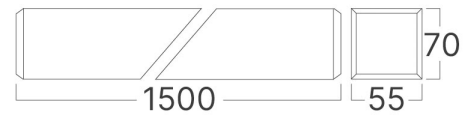

BRAYTRON SRL

MUNICIPIUL BUCUREȘTI, SECTOR 6, BLD. IULIU MANIU, NR.616, CORP B, ET.1,BUCUREȘTI,Sector 6(RO)
info@braytron.com
www.braytron.com

Sayfa 1 / 2