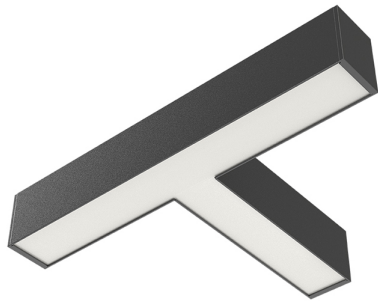

Braytron

TEKNIK VERI SAYFASI

MODEL BN01-97181

AÇIKLAMA BRY-ALINE 55-T-10W-420x235-3IN1-BLC-IP20-LINEAR LIGHT

Braytron LED LINEAR LIGHT
BN01-97181
10w - 1200lm
Linkable up to 1000w
5 YEARS WARRANTY
SIMPLE INSTALLATION
The lamp bodies can be connected.
No internal wiring needed.

It can be connected into various shapes & creatively combined, fit and enhance with any area

Y CONNECTOR BN01-9748X	120° CONNECTOR BN01-9738X	T CONNECTOR BN01-9718X	L CONNECTOR BN01-9708X	CROSS CONNECTOR BN01-9728X	ROUND 1/3 CONNECTOR BN01-98X8X	ROUND 1/2 CONNECTOR BN01-97X8X

CONTROL LIGHT DIRECTION
Multi-directional bending,
precise control of light emission.
Make people feel more
comfortable and relaxed.

ENERGY
BRAYTRON
BN01-97181

A	
B	
C	
D	
E	← E
F	
G	

10
kWh/1000h

2019/2015