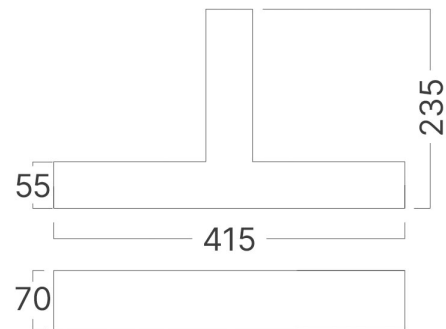

BRAYTRON SRL

MUNICIPIUL BUCUREȘTI, SECTOR 6, BLD. IULIU MANIU, NR.616, CORP B, ET.1,BUCUREȘTI, Sector 6(RO)
info@braytron.com
www.braytron.com