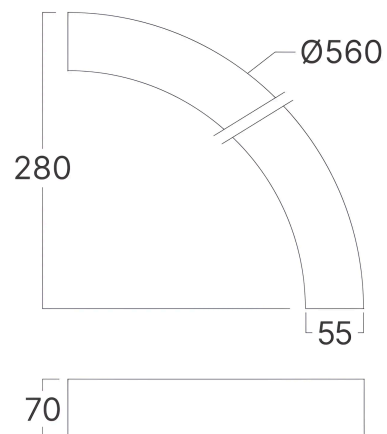

Braytron

TECHNISCHES DATENBLATT

MODELL

BN01-98080

BESCHREIBUNG

BRY-ALINE 55-1/4-18W-D560-3IN1-WHT-IP20-LINEAR LIGHT

Braytron LED LINEAR LIGHT
BN01-98080

18w - 2160lm

5 YEARS WARRANTY

Linkable up to 1000w

SIMPLE INSTALLATION
The lamp bodies can be connected.
No internal wiring needed.

It can be connected into various shapes & creatively combined, fit and enhance with any area

Y CONNECTOR BN01-9748X	120° CONNECTOR BN01-9738X	T CONNECTOR BN01-9718X	L CONNECTOR BN01-9708X	CROSS CONNECTOR BN01-9728X	ROUND 1/3 CONNECTOR BN01-98X8X	ROUND 1/2 CONNECTOR BN01-97X8X

CONTROL LIGHT DIRECTION
Multi-directional bending,
precise control of light emission.
Make people feel more
comfortable and relaxed.

ENERGY

BRAYTRON
BN01-98080

A	
B	
C	
D	
E	← E
F	
G	

18
kWh/1000h

2019/2015

BRAYTRON SRL

MUNICIPIUL BUCUREȘTI, SECTOR 6, BLD. IULIU MANIU, NR.616, CORP B, ET.1,BUCUREȘTI,Sector 6(RO)
info@braytron.com
www.braytron.com

Pagina 1 din 2