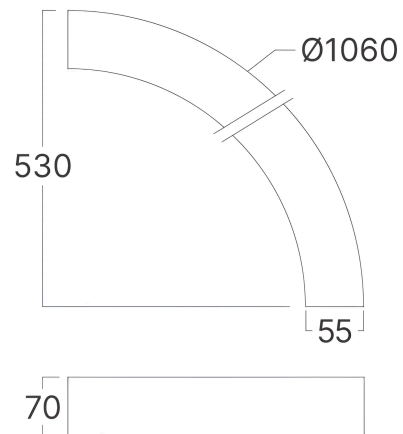

BRAYTRON SRL

MUNICIPIUL BUCUREȘTI, SECTOR 6, BLD. IULIU MANIU, NR.616, CORP B, ET.1,BUCUREȘTI, Sector 6(RO)
info@braytron.com
www.braytron.com

Pagina 1 din 2