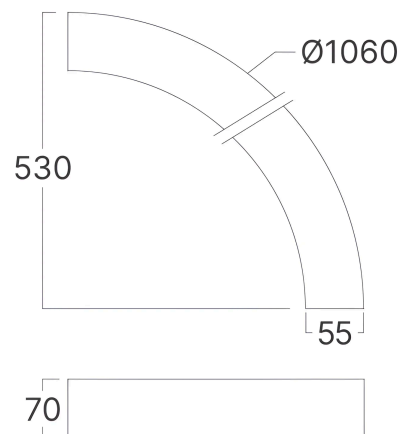

Braytron

TECHNISCHES DATENBLATT

MODELL

BN01-98281

BESCHREIBUNG

BRY-ALINE 55-1/4-30W-D1060-3IN1-BLC-IP20-LINEAR LIGHT

Braytron LED LINEAR LIGHT
BN01-98281
30w - 3600lm
Linkable up to 1000w
5 YEARS WARRANTY
SIMPLE INSTALLATION
The lamp bodies can be connected.
No internal wiring needed.

It can be connected into various shapes & creatively combined, fit and enhance with any area

Y CONNECTOR BN01-9748X	120° CONNECTOR BN01-9738X	T CONNECTOR BN01-9718X	L CONNECTOR BN01-9708X	CROSS CONNECTOR BN01-9728X	ROUND 1/3 CONNECTOR BN01-98X8X	ROUND 1/2 CONNECTOR BN01-97X8X

CONTROL LIGHT DIRECTION
Multi-directional bending,
precise control of light emission.
Make people feel more
comfortable and relaxed.

ENERGY
BRAYTRON
BN01-98281

A	
B	
C	
D	
E	← E
F	
G	

30
kWh/1000h

2019/2015

Dimensions & Weight

Durchmesser	: 1060 mm
Breite	: 55 mm
Höhe	: 70 mm

Paket-Informationen

Stückzahl pro Karton (PCS/CTN)	: 3
Länge	: 92 cm
Breite	: 25 cm
Höhe	: 29 cm
EAN-Code	: 5949097752339

BRAYTRON SRL