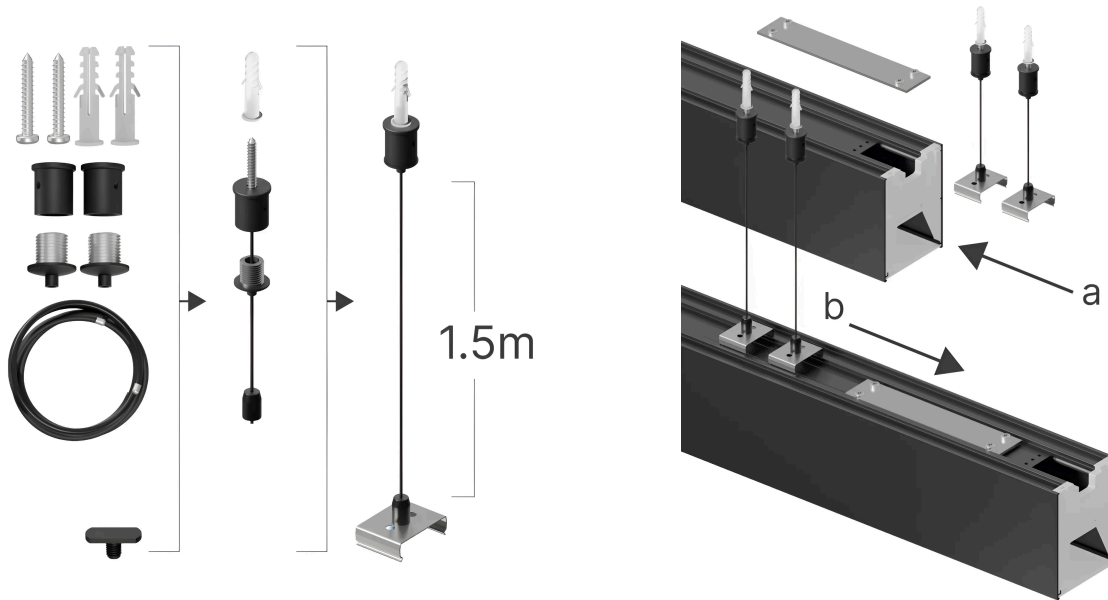

## TECHNISCHES DATENBLATT

MODELL

BN01-99990

BESCHREIBUNG

BRY-ALINE 55-BLC-LINEAR.PENDANT PART

**Braytron**

ESSENTIAL COMPONENTS REQUIRED FOR INSTALLATION FOR ALL ALINE SERIES

**5 YEARS WARRANTY**

QUICK INSTALLATION OVERVIEW IN 4 STEPS

01

02

03

04

Important Note: To ensure correct installation, please read the user manual carefully before installing these lights.

IT CAN BE CONNECTED INTO VARIOUS SHAPES & CREATIVELY COMBINED, FIT AND ENHANCE WITH ANY AREA