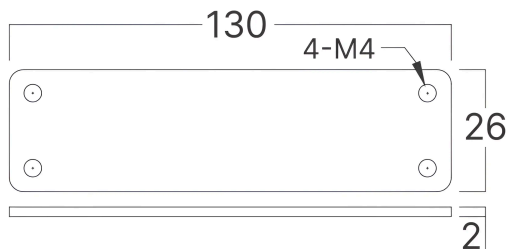

Braytron

TECHNISCHES DATENBLATT

MODELL	BN01-99991
BESCHREIBUNG	BRY-ALINE 55-SLV-LOCKER

Braytron ESSENTIAL COMPONENTS REQUIRED FOR INSTALLATION FOR ALL ALINE SERIES **5 YEARS WARRANTY**

LED LINEAR LIGHT COMPONENTS
LONG LASTING
ALINE SERIES

1.5m
BN01-99990

BN01-99993
BN01-99992

30m
BN01-99994
BN01-99991

QUICK INSTALLATION OVERVIEW IN 4 STEPS

01 02 03 04

Important Note: To ensure correct installation, please read the user manual carefully before installing these lights.

Pagina 1 din 2

Allgemeine Merkmale

Modell	:	BN01-99991
Hauptkategorie	:	Innenbeleuchtung
Unterkategorie	:	Lineare Leuchte
Typ	:	Locker
Gehäusefarbe	:	Silver
Garantie	:	5 Years

Elektrische Eigenschaften

Material	:	Metal
----------	---	-------