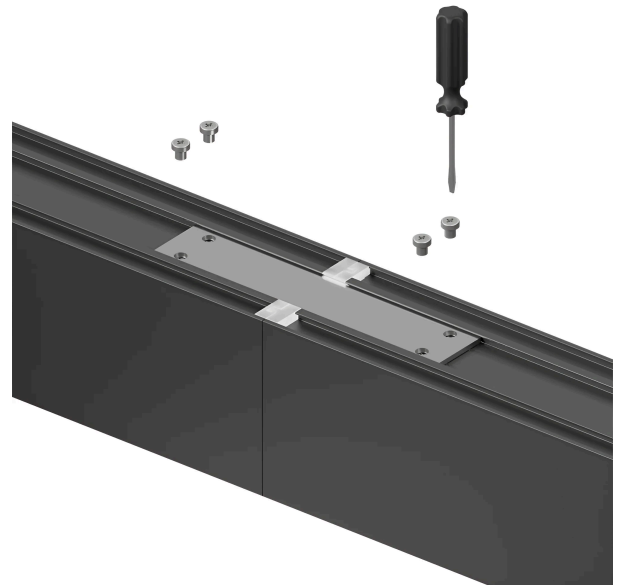

Braytron

TECHNISCHES DATENBLATT

MODELL	BN01-99991
BESCHREIBUNG	BRY-ALINE 55-SLV-LOCKER

Braytron ESSENTIAL COMPONENTS REQUIRED FOR INSTALLATION FOR ALL ALINE SERIES **5 YEARS WARRANTY**

LED LINEAR LIGHT COMPONENTS
LONG LASTING
ALINE SERIES

1.5m
BN01-99990

BN01-99993
BN01-99992

30m
BN01-99994
BN01-99991

QUICK INSTALLATION OVERVIEW IN 4 STEPS

01 02 03 04

Important Note: To ensure correct installation, please read the user manual carefully before installing these lights.

IT CAN BE CONNECTED INTO VARIOUS SHAPES & CREATIVELY COMBINED, FIT AND ENHANCE WITH ANY AREA

BRAYTRON SRL

MUNICIPIUL BUCUREȘTI, SECTOR 6, BLD. IULIU MANIU, NR.616, CORP B, ET.1,BUCUREȘTI,Sector 6(RO)
info@braytron.com
www.braytron.com