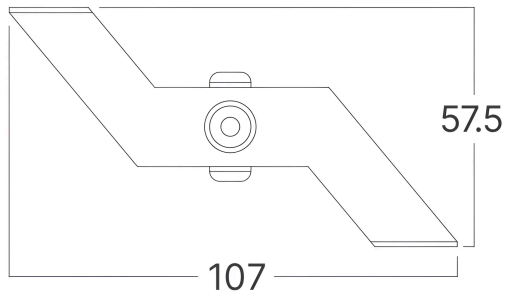

Braytron

TECHNISCHES DATENBLATT

MODELL

BN01-99992

BESCHREIBUNG

BRY-ALINE 55-BLC-LINEAR-SURFACE CLIPS

Braytron

ESSENTIAL COMPONENTS REQUIRED FOR INSTALLATION FOR ALL ALINE SERIES