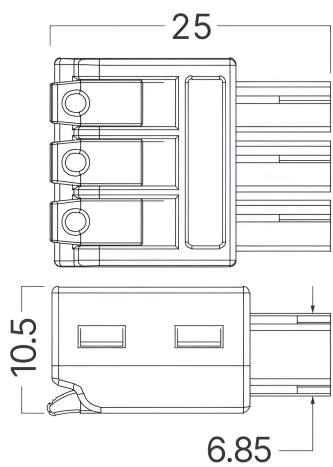

Braytron

TECHNISCHES DATENBLATT

MODELL	BN01-99993
BESCHREIBUNG	BRY-ALINE 55-BLC-LINEAR-CABLE CONNECTOR

Braytron ESSENTIAL COMPONENTS REQUIRED FOR INSTALLATION FOR ALL ALINE SERIES **5 YEARS WARRANTY**

LED LINEAR LIGHT COMPONENTS
LONG LASTING
ALINE SERIES

BN01-99990 1.5m
BN01-99993
BN01-99992
BN01-99994
BN01-99991

QUICK INSTALLATION OVERVIEW IN 4 STEPS

Important Note: To ensure correct installation, please read the user manual carefully before installing these lights.

Allgemeine Merkmale

Modell	:	BN01-99993
Hauptkategorie	:	Innenbeleuchtung
Unterkategorie	:	Lineare Leuchte
Typ	:	Connector
Gehäusefarbe	:	Grey
Garantie	:	5 Years

Elektrische Eigenschaften

Material	:	PC
----------	---	----