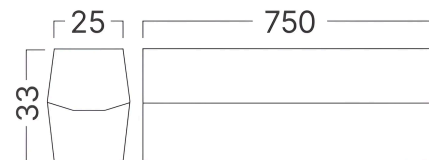

And many more layouts you can create...

**ENERGY**

**BRAYTRON**  
BN10-02010

A  
B  
C  
D  
E  
F  
G

**E**

**10**  
kWh/1000h

2019/2015

BRAYTRON SRL

## Dimensions & Weight

Länge	: 750 mm
Breite	: 25 mm
Höhe	: 33 mm