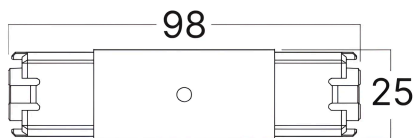

Braytron

TECHNISCHES DATENBLATT

MODELL

BN10-02500

BESCHREIBUNG

BRY-HEGZA-180°-CLEAR-CONNECTOR

Braytron

HEXAGON
BN10-02500
180° CONNECTOR

Warning! Maximum connection is up to max. 500W

180° CONNECTOR BN10-02500	90° CONNECTOR BN10-02501	T CONNECTOR BN10-02502	+ CONNECTOR BN10-02503	V CONNECTOR BN10-02504	Y CONNECTOR BN10-02505	180° CONNECTOR 3 WAY BN10-02506
180° CONNECTOR 3 WAY BN10-02507	K CONNECTOR BN10-02508	↑ CONNECTOR BN10-02509	4 WAY CONNECTOR BN10-02510	POWER ADAPTOR BN10-02520	30 CM POWER CORD BN10-02521	STEEL PENDANT KIT BN10-02522

PC DISMONTTEL TOOL
BN10-02523

And many more layouts you can create...

Braytron

HEXAGON
BN10-02500
180° CONNECTOR

Warning! Maximum connection is up to max. 500W

180° CONNECTOR BN10-02500	90° CONNECTOR BN10-02501	T CONNECTOR BN10-02502	+ CONNECTOR BN10-02503	V CONNECTOR BN10-02504	Y CONNECTOR BN10-02505	180° CONNECTOR 3 WAY BN10-02506
180° CONNECTOR 3 WAY BN10-02507	K CONNECTOR BN10-02508	↑ CONNECTOR BN10-02509	4 WAY CONNECTOR BN10-02510	POWER ADAPTOR BN10-02520	30 CM POWER CORD BN10-02521	STEEL PENDANT KIT BN10-02522