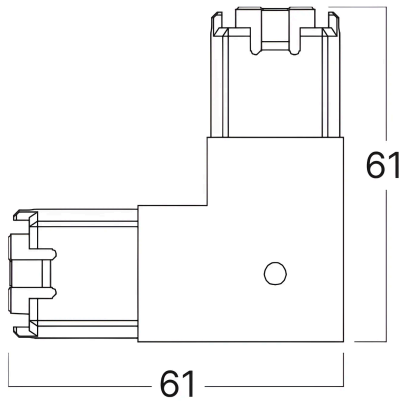

## TECHNISCHES DATENBLATT

MODELL

BN10-02501

BESCHREIBUNG

BRY-HEGZA-90°-CLEAR-CONNECTOR

**Braytron**

HEXAGON  
BN10-02501  
90° CONNECTOR

Warning! Maximum connection is up to max. 500W

180° CONNECTOR BN10-02500	90° CONNECTOR BN10-02501	T CONNECTOR BN10-02502	+ CONNECTOR BN10-02503	V CONNECTOR BN10-02504	Y CONNECTOR BN10-02505	180° CONNECTOR BN10-02506
180° CONNECTOR BN10-02507	K CONNECTOR BN10-02508	↑ CONNECTOR BN10-02509	4 WAY CONNECTOR BN10-02510	POWER ADAPTOR BN10-02520	30 CM POWER CORD BN10-02521	STEEL PENDANT KIT BN10-02522

PC DISMONTL TOOL  
BN10-02523

And many more layouts you can create...

**Braytron**

HEXAGON  
BN10-02501  
90° CONNECTOR

Warning! Maximum connection is up to max. 500W

180° CONNECTOR BN10-02500	90° CONNECTOR BN10-02501	T CONNECTOR BN10-02502	+ CONNECTOR BN10-02503	V CONNECTOR BN10-02504	Y CONNECTOR BN10-02505	180° CONNECTOR BN10-02506
180° CONNECTOR BN10-02507	K CONNECTOR BN10-02508	↑ CONNECTOR BN10-02509	4 WAY CONNECTOR BN10-02510	POWER ADAPTOR BN10-02520	30 CM POWER CORD BN10-02521	STEEL PENDANT KIT BN10-02522