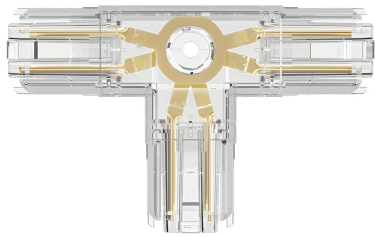

## TECHNISCHES DATENBLATT

MODELL

BN10-02502

BESCHREIBUNG

BRY-HEGZA-T-CLEAR-CONNECTOR

**Braytron**

HEXAGON  
BN10-02502  
T CONNECTOR

Warning! Maximum connection is up to max. 500W

180° CONNECTOR BN10-02500	90° CONNECTOR BN10-02501	T CONNECTOR BN10-02502	+ CONNECTOR BN10-02503	V CONNECTOR BN10-02504	Y CONNECTOR BN10-02505	180° CONNECTOR 3 WAY BN10-02506
180° CONNECTOR 3 WAY BN10-02507	K CONNECTOR BN10-02508	↑ CONNECTOR BN10-02509	4 WAY CONNECTOR BN10-02510	POWER ADAPTOR BN10-02520	30 CM POWER CORD BN10-02521	STEEL PENDANT KIT BN10-02522