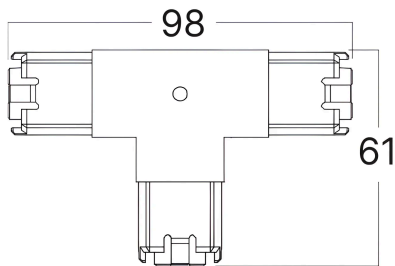

## TECHNISCHES DATENBLATT

MODELL

BN10-02502

BESCHREIBUNG

BRY-HEGZA-T-CLEAR-CONNECTOR

**Braytron**

HEXAGON  
BN10-02502  
T CONNECTOR

Warning! Maximum connection is up to max. 500W

180° CONNECTOR BN10-02500	90° CONNECTOR BN10-02501	T CONNECTOR BN10-02502	+ CONNECTOR BN10-02503	V CONNECTOR BN10-02504	Y CONNECTOR BN10-02505	180° CONNECTOR 3 WAY BN10-02506
180° CONNECTOR 3 WAY BN10-02507	K CONNECTOR BN10-02508	↑ CONNECTOR BN10-02509	4 WAY CONNECTOR BN10-02510	POWER ADAPTOR BN10-02520	30 CM POWER CORD BN10-02521	STEEL PENDANT KIT BN10-02522

PC DISMONTL TOOL  
BN10-02523

And many more layouts you can create...

**Braytron**

HEXAGON  
BN10-02502  
T CONNECTOR

Warning! Maximum connection is up to max. 500W

180° CONNECTOR BN10-02500	90° CONNECTOR BN10-02501	T CONNECTOR BN10-02502	+ CONNECTOR BN10-02503	V CONNECTOR BN10-02504	Y CONNECTOR BN10-02505	180° CONNECTOR 3 WAY BN10-02506
180° CONNECTOR 3 WAY BN10-02507	K CONNECTOR BN10-02508	↑ CONNECTOR BN10-02509	4 WAY CONNECTOR BN10-02510	POWER ADAPTOR BN10-02520	30 CM POWER CORD BN10-02521	STEEL PENDANT KIT BN10-02522