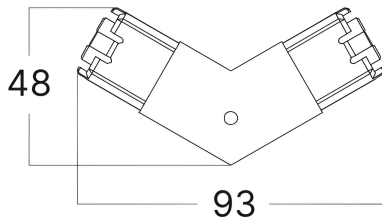

## TECHNISCHES DATENBLATT

MODELL

BN10-02504

BESCHREIBUNG

BRY-HEGZA-V-CLEAR-CONNECTOR

**Braytron**

HEXAGON  
BN10-02504  
V  
CONNECTOR

Warning! Maximum connection is up to max. 500W