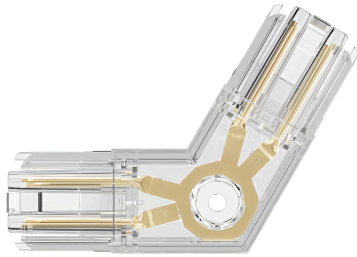

## TECHNISCHES DATENBLATT

MODELL

BN10-02504

BESCHREIBUNG

BRY-HEGZA-V-CLEAR-CONNECTOR

**Braytron**

HEXAGON  
BN10-02504  
V  
CONNECTOR

Warning! Maximum connection is up to max. 500W

180° CONNECTOR BN10-02500  
90° CONNECTOR BN10-02501  
T CONNECTOR BN10-02502  
+ CONNECTOR BN10-02503  
V CONNECTOR BN10-02504  
Y CONNECTOR BN10-02505  
180° CONNECTOR 3 WAY BN10-02506  
180° CONNECTOR 3 WAY BN10-02507  
K CONNECTOR BN10-02508  
↑ CONNECTOR BN10-02509  
4 WAY CONNECTOR BN10-02510  
POWER ADAPTOR BN10-02520  
30 CM POWER CORD BN10-02521  
STEEL PENDANT KIT BN10-02522  
PC DISMONT TOOL BN10-02523

And many more layouts you can create...

**Braytron**

HEXAGON  
BN10-02504  
V  
CONNECTOR

Warning! Maximum connection is up to max. 500W

180° CONNECTOR BN10-02500  
90° CONNECTOR BN10-02501  
T CONNECTOR BN10-02502  
+ CONNECTOR BN10-02503  
V CONNECTOR BN10-02504  
Y CONNECTOR BN10-02505  
180° CONNECTOR 3 WAY BN10-02506  
180° CONNECTOR 3 WAY BN10-02507  
K CONNECTOR BN10-02508  
↑ CONNECTOR BN10-02509  
4 WAY CONNECTOR BN10-02510  
POWER ADAPTOR BN10-02520  
30 CM POWER CORD BN10-02521  
STEEL PENDANT KIT BN10-02522  
PC DISMONT TOOL BN10-02523