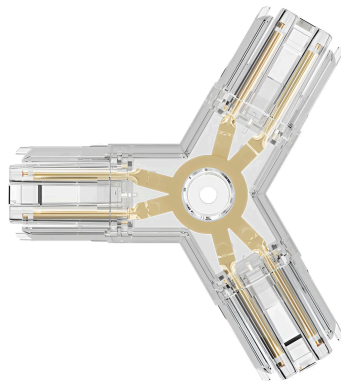

## TECHNISCHES DATENBLATT

MODELL

BN10-02505

BESCHREIBUNG

BRY-HEGZA-Y-CLEAR-CONNECTOR

**Braytron**

HEXAGON  
BN10-02505  
Y  
CONNECTOR

Warning! Maximum connection is up to max. 500W

180° CONNECTOR BN10-02500	90° CONNECTOR BN10-02501	T CONNECTOR BN10-02502	+ CONNECTOR BN10-02503	V CONNECTOR BN10-02504	Y CONNECTOR BN10-02505	180° CONNECTOR BN10-02506
180° CONNECTOR BN10-02507	K CONNECTOR BN10-02508	↑ CONNECTOR BN10-02509	4 WAY CONNECTOR BN10-02510	POWER ADAPTOR BN10-02520	30 CM POWER CORD BN10-02521	STEEL PENDANT KIT BN10-02522

PC DISMONTL TOOL  
BN10-02523

And many more layouts you can create...

**Braytron**

HEXAGON  
BN10-02505  
Y  
CONNECTOR

Warning! Maximum connection is up to max. 500W

180° CONNECTOR BN10-02500	90° CONNECTOR BN10-02501	T CONNECTOR BN10-02502	+ CONNECTOR BN10-02503	V CONNECTOR BN10-02504	Y CONNECTOR BN10-02505	180° CONNECTOR BN10-02506
180° CONNECTOR BN10-02507	K CONNECTOR BN10-02508	↑ CONNECTOR BN10-02509	4 WAY CONNECTOR BN10-02510	POWER ADAPTOR BN10-02520	30 CM POWER CORD BN10-02521	STEEL PENDANT KIT BN10-02522