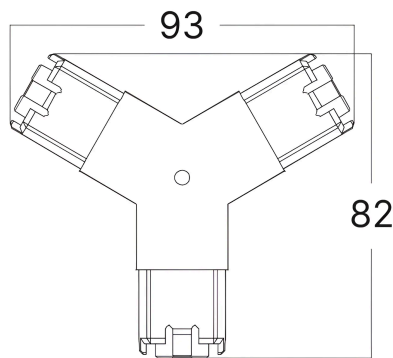

## TECHNISCHES DATENBLATT

MODELL

BN10-02505

BESCHREIBUNG

BRY-HEGZA-Y-CLEAR-CONNECTOR

**Braytron**

HEXAGON  
BN10-02505  
Y  
CONNECTOR

Warning! Maximum connection is up to max. 500W

180° CONNECTOR BN10-02500	90° CONNECTOR BN10-02501	T CONNECTOR BN10-02502	+ CONNECTOR BN10-02503	V CONNECTOR BN10-02504	Y CONNECTOR BN10-02505	180° CONNECTOR BN10-02506
180° CONNECTOR BN10-02507	K CONNECTOR BN10-02508	↑ CONNECTOR BN10-02509	4 WAY CONNECTOR BN10-02510	POWER ADAPTOR BN10-02520	30 CM POWER CORD BN10-02521	STEEL PENDANT KIT BN10-02522

PC DISMONTL TOOL  
BN10-02523

And many more layouts you can create...

**Braytron**

HEXAGON  
BN10-02505  
Y  
CONNECTOR

Warning! Maximum connection is up to max. 500W

180° CONNECTOR BN10-02500	90° CONNECTOR BN10-02501	T CONNECTOR BN10-02502	+ CONNECTOR BN10-02503	V CONNECTOR BN10-02504	Y CONNECTOR BN10-02505	180° CONNECTOR BN10-02506
180° CONNECTOR BN10-02507	K CONNECTOR BN10-02508	↑ CONNECTOR BN10-02509	4 WAY CONNECTOR BN10-02510	POWER ADAPTOR BN10-02520	30 CM POWER CORD BN10-02521	STEEL PENDANT KIT BN10-02522