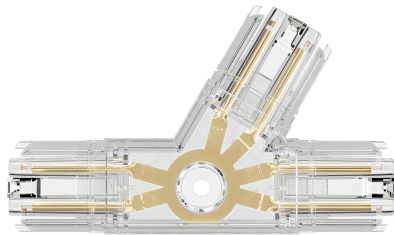

## TECHNISCHES DATENBLATT

MODELL

BN10-02506

BESCHREIBUNG

BRY-HEGZA-180° 3-LEFT-CLEAR-CONNECTOR

**Braytron**

HEXAGON

BN10-02506

180° 3 WAY LEFT CONNECTOR

Warning! Maximum connection is up to max. 500W

180° CONNECTOR BN10-02500	90° CONNECTOR BN10-02501	T CONNECTOR BN10-02502	+ CONNECTOR BN10-02503	V CONNECTOR BN10-02504	Y CONNECTOR BN10-02505	180° CONNECTOR 3 WAY L BN10-02506
180° CONNECTOR 3 WAY R BN10-02507	K CONNECTOR BN10-02508	↑ CONNECTOR BN10-02509	4 WAY CONNECTOR BN10-02510	POWER ADAPTOR BN10-02520	30 CM POWER CORD BN10-02521	STEEL PENDANT KIT BN10-02522

PC DISMONTL TOOL  
BN10-02523

And many more layouts you can create...

**Braytron**

HEXAGON

BN10-02506

180° 3 WAY LEFT CONNECTOR

Warning! Maximum connection is up to max. 500W

180° CONNECTOR BN10-02500	90° CONNECTOR BN10-02501	T CONNECTOR BN10-02502	+ CONNECTOR BN10-02503	V CONNECTOR BN10-02504	Y CONNECTOR BN10-02505	180° CONNECTOR 3 WAY L BN10-02506
180° CONNECTOR 3 WAY R BN10-02507	K CONNECTOR BN10-02508	↑ CONNECTOR BN10-02509	4 WAY CONNECTOR BN10-02510	POWER ADAPTOR BN10-02520	30 CM POWER CORD BN10-02521	STEEL PENDANT KIT BN10-02522