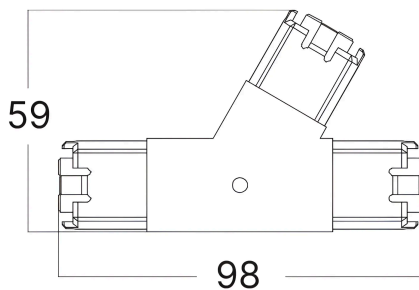

## TECHNISCHES DATENBLATT

MODELL

BN10-02506

BESCHREIBUNG

BRY-HEGZA-180° 3-LEFT-CLEAR-CONNECTOR

**Braytron**

HEXAGON

BN10-02506

180° 3 WAY LEFT CONNECTOR

Warning! Maximum connection is up to max. 500W

180° CONNECTOR BN10-02500	90° CONNECTOR BN10-02501	T CONNECTOR BN10-02502	+ CONNECTOR BN10-02503	V CONNECTOR BN10-02504	Y CONNECTOR BN10-02505	180° CONNECTOR 3 WAY L BN10-02506
180° CONNECTOR 3 WAY R BN10-02507	K CONNECTOR BN10-02508	↑ CONNECTOR BN10-02509	4 WAY CONNECTOR BN10-02510	POWER ADAPTOR BN10-02520	30 CM POWER CORD BN10-02521	STEEL PENDANT KIT BN10-02522