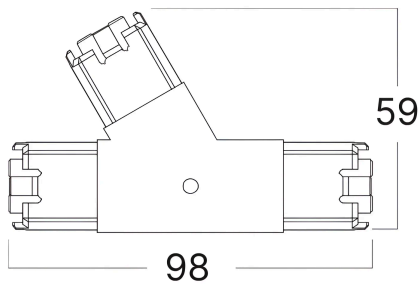

Braytron

TECHNISCHES DATENBLATT

MODELL

BN10-02507

BESCHREIBUNG

BRY-HEGZA-180° 3-RIGHT-CLEAR-CONNECTOR

Braytron

HEXAGON

BN10-02507

180° 3 WAY RIGHT CONNECTOR

Warning! Maximum connection is up to max. 500W

180° CONNECTOR BN10-02500	90° CONNECTOR BN10-02501	T CONNECTOR BN10-02502	+ CONNECTOR BN10-02503	V CONNECTOR BN10-02504	Y CONNECTOR BN10-02505	180° CONNECTOR BN10-02506
180° CONNECTOR BN10-02507	K CONNECTOR BN10-02508	↑ CONNECTOR BN10-02509	4-WAY CONNECTOR BN10-02510	POWER ADAPTOR BN10-02520	30 CM POWER CORD BN10-02521	STEEL PENDANT KIT BN10-02522

PC DISMONTTEL TOOL
BN10-02523

And many more layouts you can create...

Braytron

HEXAGON

BN10-02507

180° 3 WAY RIGHT CONNECTOR

Warning! Maximum connection is up to max. 500W

180° CONNECTOR BN10-02500	90° CONNECTOR BN10-02501	T CONNECTOR BN10-02502	+ CONNECTOR BN10-02503	V CONNECTOR BN10-02504	Y CONNECTOR BN10-02505	180° CONNECTOR BN10-02506
180° CONNECTOR BN10-02507	K CONNECTOR BN10-02508	↑ CONNECTOR BN10-02509	4-WAY CONNECTOR BN10-02510	POWER ADAPTOR BN10-02520	30 CM POWER CORD BN10-02521	STEEL PENDANT KIT BN10-02522