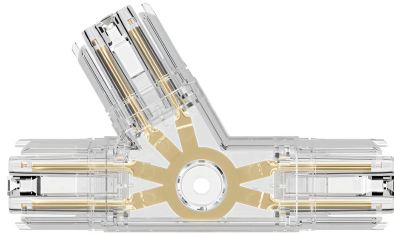

Braytron

TECHNISCHES DATENBLATT

MODELL

BN10-02507

BESCHREIBUNG

BRY-HEGZA-180° 3-RIGHT-CLEAR-CONNECTOR

Braytron

HEXAGON

BN10-02507

180° 3 WAY RIGHT CONNECTOR

Warning! Maximum connection is up to max. 500W

180° CONNECTOR BN10-02500	90° CONNECTOR BN10-02501	T CONNECTOR BN10-02502	+ CONNECTOR BN10-02503	V CONNECTOR BN10-02504	Y CONNECTOR BN10-02505	180° CONNECTOR BN10-02506
180° CONNECTOR BN10-02507	K CONNECTOR BN10-02508	↑ CONNECTOR BN10-02509	4-WAY CONNECTOR BN10-02510	POWER ADAPTOR BN10-02520	30 CM POWER CORD BN10-02521	STEEL PENDANT KIT BN10-02522

PC DISMONTTEL TOOL
BN10-02523

And many more layouts you can create...

Braytron

HEXAGON

BN10-02507

180° 3 WAY RIGHT CONNECTOR

Warning! Maximum connection is up to max. 500W

180° CONNECTOR BN10-02500	90° CONNECTOR BN10-02501	T CONNECTOR BN10-02502	+ CONNECTOR BN10-02503	V CONNECTOR BN10-02504	Y CONNECTOR BN10-02505	180° CONNECTOR BN10-02506
180° CONNECTOR BN10-02507	K CONNECTOR BN10-02508	↑ CONNECTOR BN10-02509	4-WAY CONNECTOR BN10-02510	POWER ADAPTOR BN10-02520	30 CM POWER CORD BN10-02521	STEEL PENDANT KIT BN10-02522