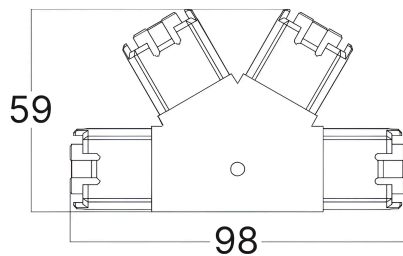

Braytron

TECHNISCHES DATENBLATT

MODELL

BN10-02508

BESCHREIBUNG

BRY-HEGZA- K -CLEAR-CONNECTOR

Braytron

LED HEXAGONAL LIGHT

BN10-02308

K CONNECTOR

Warning! Maximum connection is up to max. 500W

180° CONNECTOR BN10-02300	90° CONNECTOR BN10-02301	T CONNECTOR BN10-02302	+ CONNECTOR BN10-02303	V CONNECTOR BN10-02304	Y CONNECTOR BN10-02305	180° CONNECTOR 3 WAY BN10-02306
180° CONNECTOR 3 WAY BN10-02307	K CONNECTOR BN10-02308	↑ CONNECTOR BN10-02309	4 WAY CONNECTOR BN10-02310	POWER ADAPTOR BN10-02320	30 CM POWER CORD BN10-02321	STEEL PENDANT KIT BN10-02322