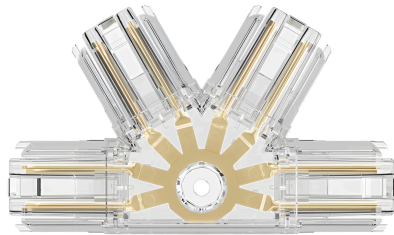

Braytron

TECHNISCHES DATENBLATT

MODELL

BN10-02508

BESCHREIBUNG

BRY-HEGZA- K -CLEAR-CONNECTOR

Braytron

LED HEXAGONAL LIGHT

BN10-02308

K CONNECTOR

Warning! Maximum connection is up to max. 500W

180° CONNECTOR BN10-02300	90° CONNECTOR BN10-02301	T CONNECTOR BN10-02302	+ CONNECTOR BN10-02303	V CONNECTOR BN10-02304	Y CONNECTOR BN10-02305	180° CONNECTOR 3 WAY BN10-02306
180° CONNECTOR 3 WAY BN10-02307	K CONNECTOR BN10-02308	↑ CONNECTOR BN10-02309	4 WAY CONNECTOR BN10-02310	POWER ADAPTOR BN10-02320	30 CM POWER CORD BN10-02321	STEEL PENDANT KIT BN10-02322

PC DISMONTL TOOL
BN10-02323

And many more layouts you can create...

Braytron

LED HEXAGONAL LIGHT

BN10-02308

K CONNECTOR

Warning! Maximum connection is up to max. 500W

180° CONNECTOR BN10-02300	90° CONNECTOR BN10-02301	T CONNECTOR BN10-02302	+ CONNECTOR BN10-02303	V CONNECTOR BN10-02304	Y CONNECTOR BN10-02305	180° CONNECTOR 3 WAY BN10-02306
180° CONNECTOR 3 WAY BN10-02307	K CONNECTOR BN10-02308	↑ CONNECTOR BN10-02309	4 WAY CONNECTOR BN10-02310	POWER ADAPTOR BN10-02320	30 CM POWER CORD BN10-02321	STEEL PENDANT KIT BN10-02322