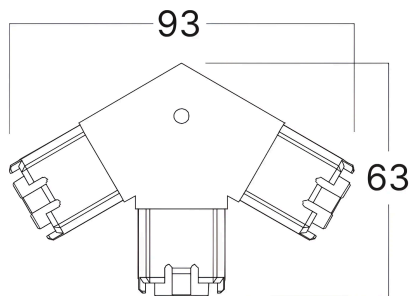

Braytron

TECHNISCHES DATENBLATT

MODELL

BN10-02509

BESCHREIBUNG

BRY-HEGZA- □ -CLEAR-CONNECTOR

Braytron

HEXAGON
BN10-02509
↑
CONNECTOR

Warning! Maximum connection is up to max. 500W

180° CONNECTOR BN10-02500	90° CONNECTOR BN10-02501	T CONNECTOR BN10-02502	+ CONNECTOR BN10-02503	V CONNECTOR BN10-02504	Y CONNECTOR BN10-02505	180° CONNECTOR 3 WAY BN10-02506
180° CONNECTOR 3 WAY BN10-02507	K CONNECTOR BN10-02508	↑ CONNECTOR BN10-02509	4 WAY CONNECTOR BN10-02510	POWER ADAPTOR BN10-02520	30 CM POWER CORD BN10-02521	STEEL PENDANT KIT BN10-02522

PC
DISMONTTEL TOOL
BN10-02523

And many more layouts you can create...

Braytron

HEXAGON
BN10-02509
↑
CONNECTOR

Warning! Maximum connection is up to max. 500W

180° CONNECTOR BN10-02500	90° CONNECTOR BN10-02501	T CONNECTOR BN10-02502	+ CONNECTOR BN10-02503	V CONNECTOR BN10-02504	Y CONNECTOR BN10-02505	180° CONNECTOR 3 WAY BN10-02506
180° CONNECTOR 3 WAY BN10-02507	K CONNECTOR BN10-02508	↑ CONNECTOR BN10-02509	4 WAY CONNECTOR BN10-02510	POWER ADAPTOR BN10-02520	30 CM POWER CORD BN10-02521	STEEL PENDANT KIT BN10-02522