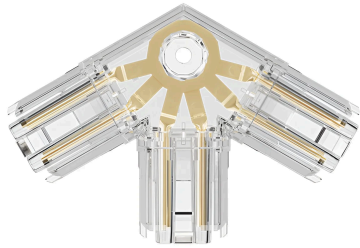

Braytron

TECHNISCHES DATENBLATT

MODELL

BN10-02509

BESCHREIBUNG

BRY-HEGZA- □ -CLEAR-CONNECTOR

Braytron

HEXAGON
BN10-02509
↑
CONNECTOR

Warning! Maximum connection is up to max. 500W

180° CONNECTOR BN10-02500	90° CONNECTOR BN10-02501	T CONNECTOR BN10-02502	+ CONNECTOR BN10-02503	V CONNECTOR BN10-02504	Y CONNECTOR BN10-02505	180° CONNECTOR 3 WAY BN10-02506
180° CONNECTOR 3 WAY BN10-02507	K CONNECTOR BN10-02508	↑ CONNECTOR BN10-02509	4 WAY CONNECTOR BN10-02510	POWER ADAPTOR BN10-02520	30 CM POWER CORD BN10-02521	STEEL PENDANT KIT BN10-02522

PC
DISMONTTEL TOOL
BN10-02523

And many more layouts you can create...

Braytron

HEXAGON
BN10-02509
↑
CONNECTOR

Warning! Maximum connection is up to max. 500W

180° CONNECTOR BN10-02500	90° CONNECTOR BN10-02501	T CONNECTOR BN10-02502	+ CONNECTOR BN10-02503	V CONNECTOR BN10-02504	Y CONNECTOR BN10-02505	180° CONNECTOR 3 WAY BN10-02506
180° CONNECTOR 3 WAY BN10-02507	K CONNECTOR BN10-02508	↑ CONNECTOR BN10-02509	4 WAY CONNECTOR BN10-02510	POWER ADAPTOR BN10-02520	30 CM POWER CORD BN10-02521	STEEL PENDANT KIT BN10-02522